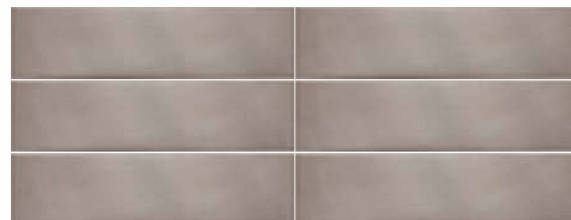

3"x12"
F1401JEDE1