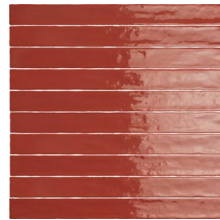

THE DETAILS:

- 3" x 12" ceramic wall tile in matte and glossy
- 2" x 20" ceramic wall tile in glossy
- Rich, deep and pigmented colors

STYLE IT:

- Make a bold impression and use the vibrant colors on kitchen backsplashes
- Vertically install on shower walls to give the appearance of taller ceilings
- Herringbone a vanity accent wall and pair with a floating cabinet

LINEA

Ceramic Wall Tile

COLOR AVAILABILITY - 3x12

Ardesia Glossy
LINARD312L

Ardesia Matte
LINARD312U

Ghiaccio Glossy
LINGHI312L

Ghiaccio Matte
LINGHI312U

Prussia Glossy
LINPRU312L

Prussia Matte
LINPRU312U

Terracotta Glossy
LINTER312L

Terracotta Matte
LINTER312U

Sabbia Glossy
LINSAB312L

Verde Menta Glossy
LINVER312L

Moka Glossy
LINMOK312L

Cenere Glossy
LINCEN312L

COLOR AVAILABILITY - 2x20

Ardesia Glossy
LINARD220L

Ghiaccio Glossy
LINGHI220L

Prussia Glossy
LINPRU220L

Terracotta Glossy
LINTER220L

Sabbia Glossy
LINSAB220L

Verde Menta Glossy
LINVER220L

Moka Glossy
LINMOK220L

Cenere Glossy
LINCEN220L