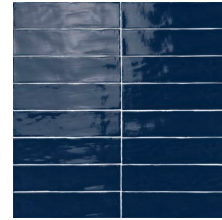

THE DETAILS:

- 3" x 12" ceramic wall tile in matte and glossy
- 2" x 20" ceramic wall tile in glossy
- Rich, deep and pigmented colors

STYLE IT:

- Make a bold impression and use the vibrant colors on kitchen backsplashes
- Vertically install on shower walls to give the appearance of taller ceilings
- Herringbone a vanity accent wall and pair with a floating cabinet

LINEA

Ceramic Wall Tile

COLOR AVAILABILITY - 3x12

Ardesia Glossy
LINARD312L

Ardesia Matte
LINARD312U

Ghiaccio Glossy
LINGHI312L

Ghiaccio Matte
LINGHI312U

Prussia Glossy
LINPRU312L

Prussia Matte
LINPRU312U

Terracotta Glossy
LINTER312L

Terracotta Matte
LINTER312U

Sabbia Glossy
LINSAB312L

Verde Menta Glossy
LINVER312L

Moka Glossy
LINMOK312L

Cenere Glossy
LINCEN312L

COLOR AVAILABILITY - 2x20