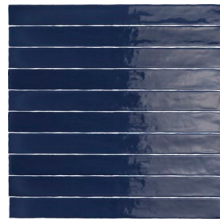

Prussia Glossy
LINPRU220L