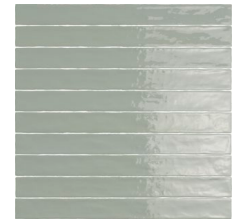

THE DETAILS:

- 3" x 12" ceramic wall tile in matte and glossy
- 2" x 20" ceramic wall tile in glossy
- Rich, deep and pigmented colors

STYLE IT:

- Make a bold impression and use the vibrant colors on kitchen backsplashes
- Vertically install on shower walls to give the appearance of taller ceilings
- Herringbone a vanity accent wall and pair with a floating cabinet

Prussia Matte
LINPRU312U

Terracotta Glossy
LINTER312L

Terracotta Matte
LINTER312U

Sabbia Glossy
LINSAB312L

Verde Menta Glossy
LINVER312L

Moka Glossy
LINMOK312L

Cenere Glossy
LINCEN312L

COLOR AVAILABILITY - 2x20

Ardesia Glossy
LINARD220L

Ghiaccio Glossy
LINGHI220L

Prussia Glossy
LINPRU220L

Terracotta Glossy
LINTER220L

Sabbia Glossy
LINSAB220L

Verde Menta Glossy
LINVER220L

Moka Glossy
LINMOK220L

Cenere Glossy
LINCEN220L