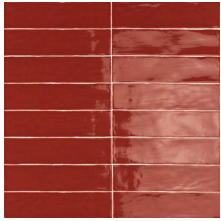

THE DETAILS:

- 3" x 12" ceramic wall tile in matte and glossy
- 2" x 20" ceramic wall tile in glossy
- Rich, deep and pigmented colors

STYLE IT:

- Make a bold impression and use the vibrant colors on kitchen backsplashes
- Vertically install on shower walls to give the appearance of taller ceilings
- Herringbone a vanity accent wall and pair with a floating cabinet

LINEA

Ceramic Wall Tile

COLOR AVAILABILITY - 3x12

Ardesia Glossy
LINARD312L

Ardesia Matte
LINARD312U

Ghiaccio Glossy
LINGHI312L

Ghiaccio Matte
LINGHI312U

Prussia Glossy
LINPRU312L

Prussia Matte
LINPRU312U

Terracotta Glossy
LINTER312L

Terracotta Matte
LINTER312U

Sabbia Glossy
LINSAB312L

Verde Menta Glossy
LINVER312L

Moka Glossy
LINMOK312L

Cenere Glossy
LINCEN312L

COLOR AVAILABILITY - 2x20