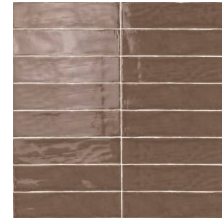

THE DETAILS:

- 3" x 12" ceramic wall tile in matte and glossy
- 2" x 20" ceramic wall tile in glossy
- Rich, deep and pigmented colors

STYLE IT:

- Make a bold impression and use the vibrant colors on kitchen backsplashes
- Vertically install on shower walls to give the appearance of taller ceilings
- Herringbone a vanity accent wall and pair with a floating cabinet

Prussia Matte
LINPRU312U

Terracotta Glossy
LINTER312L

Terracotta Matte
LINTER312U

Sabbia Glossy
LINSAB312L

Verde Menta Glossy
LINVER312L

Moka Glossy
LINMOK312L

Cenere Glossy
LINCEN312L

COLOR AVAILABILITY - 2x20