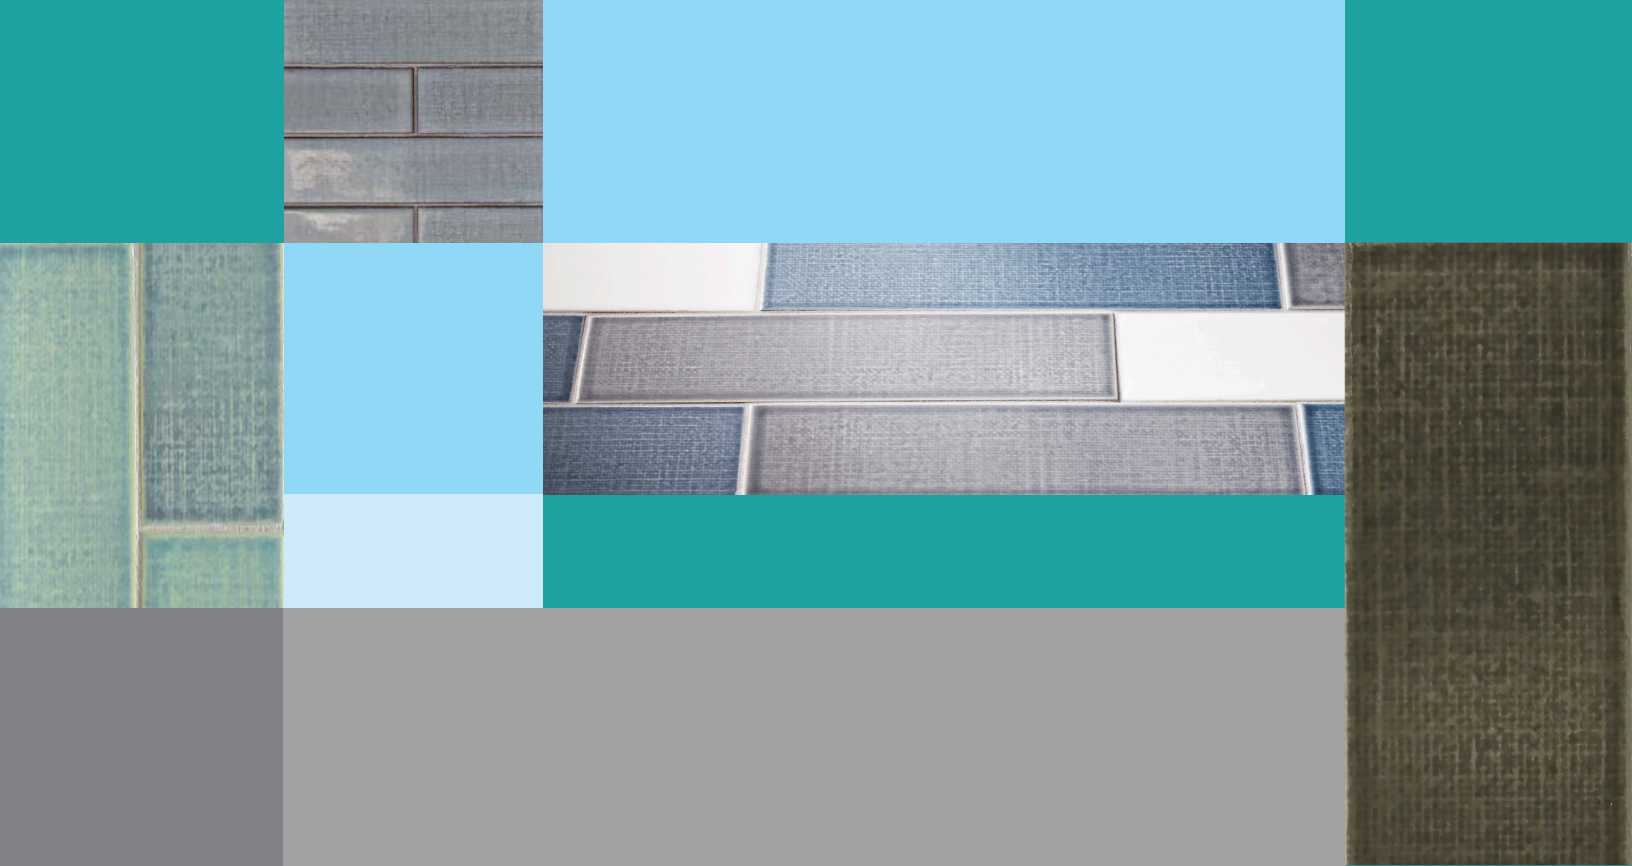

LUNADA
BAY TILE

LINEN

LINEN PATTERNS

2 ½ x 9 ½

Liner (¾ x 9 ½)

For more design options, Liners are also glazed on 3 sides.

Summer White

Sable

Melange

Glaze contains multiple color variations between pieces. Visit LunadaBayTile.com for photos.

Denim

Metropolis

Dapper Grey

Linen

Come home to Linen by Lunada Bay Tile – a ceramic tile series that envelopes your space in subtle texture and easy style. The handcrafted tiles feature a refined palette of glazes that emanate simple elegance. The tiles pair seamlessly with other collections in the Lunada Bay Tile design house, offering you the opportunity to design surfaces with graceful nonchalance.

Please visit [LunadaBayTile.com](https://www.lunadabaytile.com) for our complete product offerings, applications and installation instructions.

Front Cover & Below:

2½ x 9½ in Dapper Grey, Denim, and Summer White & Liner in Denim