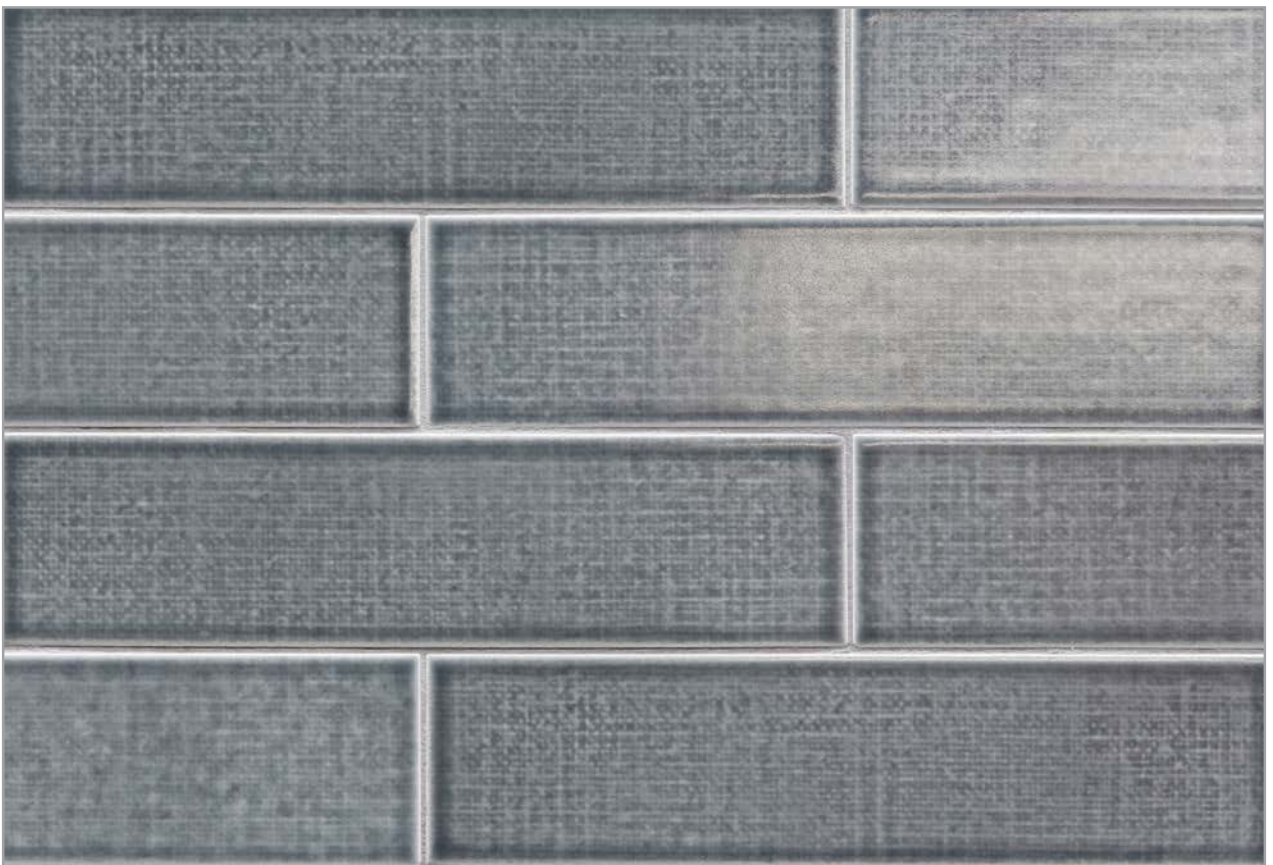

LUNADA
BAY TILE

LINEN

LINEN PATTERNS

2 ½ x 9 ½

Liner (¾ x 9 ½)

For more design options, Liners are also glazed on 3 sides.

Summer White

Sable

Melange

Glaze contains multiple color variations between pieces. Visit LunadaBayTile.com for photos.

Denim

Metropolis

Dapper Grey

Linen

Come home to Linen by Lunada Bay Tile – a ceramic tile series that envelopes your space in subtle texture and easy style. The handcrafted tiles feature a refined palette of glazes that emanate simple elegance. The tiles pair seamlessly with other collections in the Lunada Bay Tile design house, offering you the opportunity to design surfaces with graceful nonchalance.

Please visit [LunadaBayTile.com](https://www.lunadabaytile.com) for our complete product offerings, applications and installation instructions.

Front Cover & Below:

2½ x 9½ in Dapper Grey, Denim, and Summer White & Liner in Denim