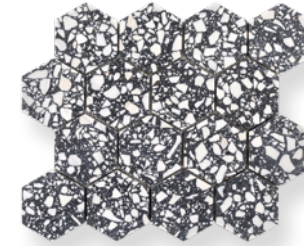

# VERMOUTH

**Trim**  
Vermouth  
Dome .75" x 12" (51645)

**Backsplash**  
Vermouth  
Field 8" x 16" (51647)

**3" Hexagon Mosaic**  
Vermouth  
10.5 x 12.125"  
51649

**Chevron Mosaic**  
Vermouth  
8.375" x 16.125"  
51650