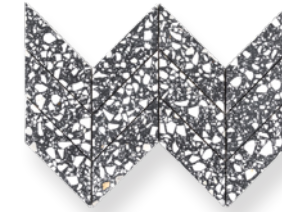

# VERMOUTH

**Trim**  
Vermouth  
Dome .75" x 12" (51645)

**Backsplash**  
Vermouth  
Field 8" x 16" (51647)

**3" Hexagon Mosaic**  
Vermouth  
10.5 x 12.125"  
51649

**Chevron Mosaic**  
Vermouth  
8.375" x 16.125"  
51650