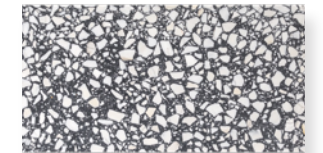

Field 8" x 16"
Vermouth
8" x 15.375"
51647