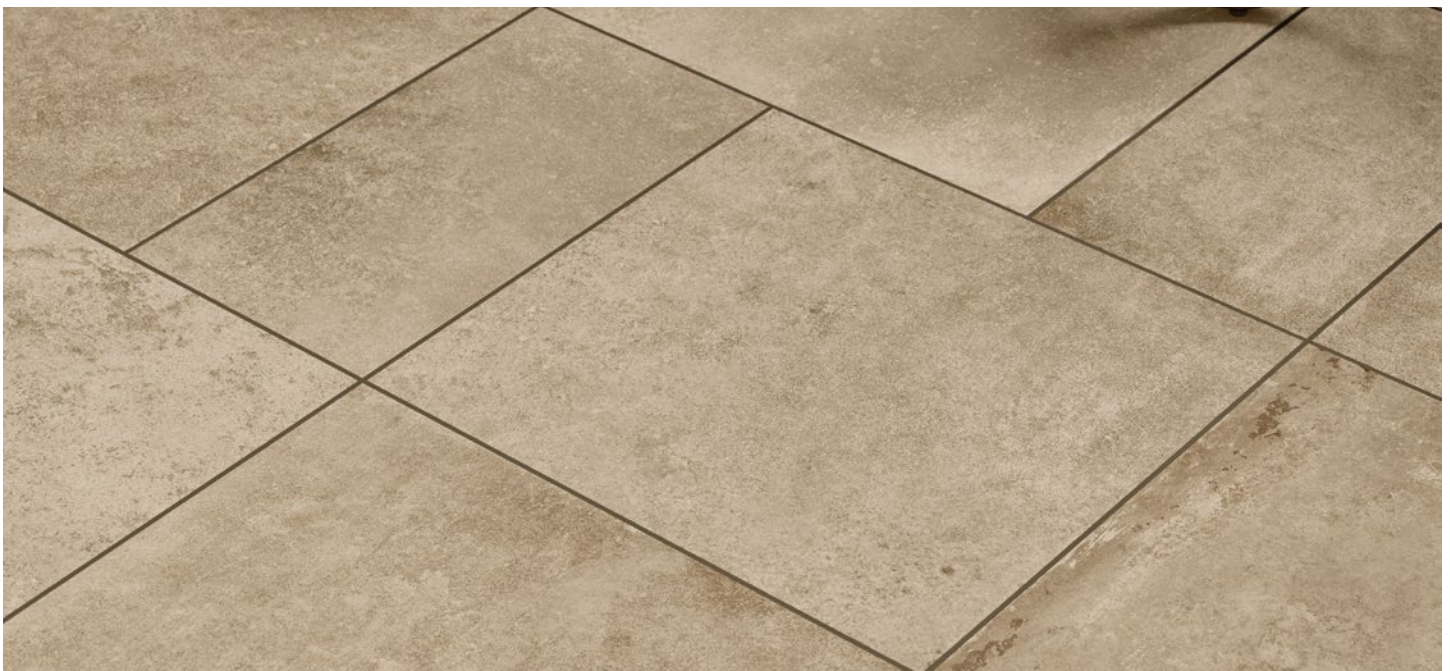

above: **B631.0024.005K 12x24** & **B615.0052.005K 24x24** Taupe