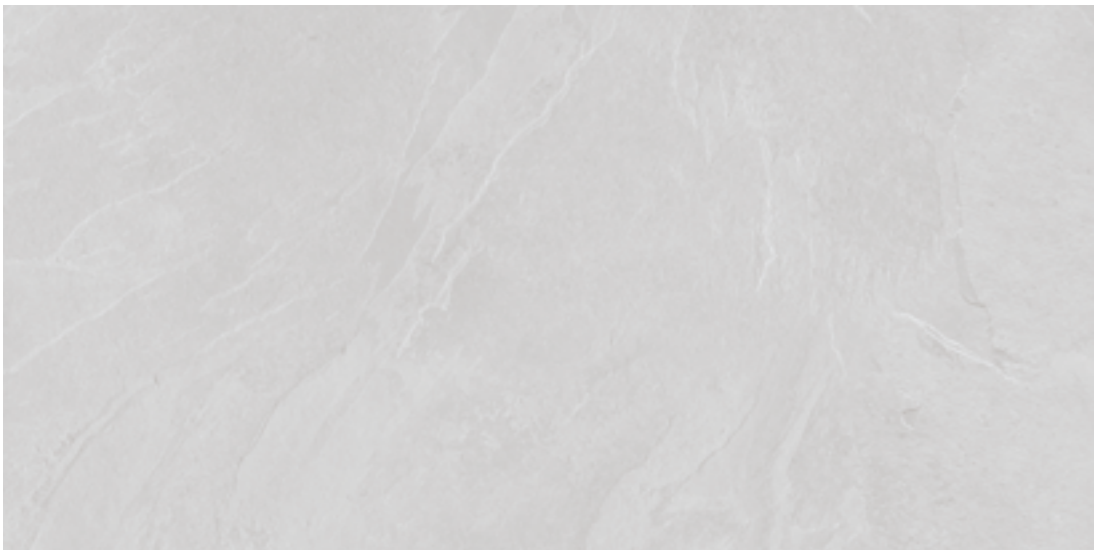

AUR10 24x48 Canvas White