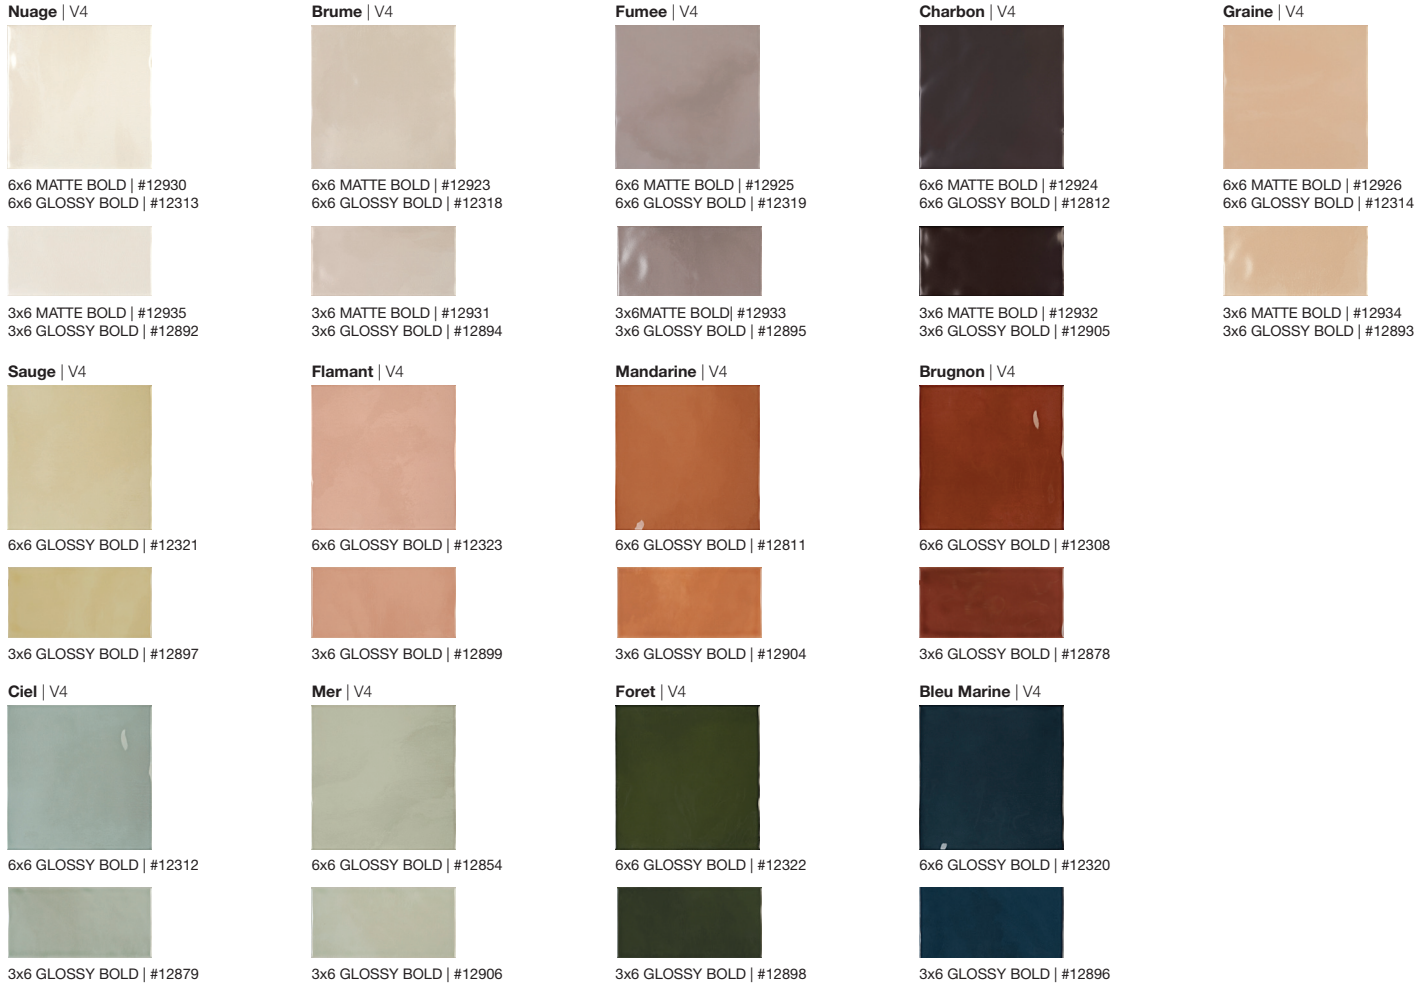

GOUACHE

Wall Tile

The movement of the brush reveals nuances and forms surprising layers of color. The smooth relief surface intensifies the color and highlights the beauty of the technique. Thirteen shades with different depths and the charm of gouache painting invite chromatic compositions, a mix of formats and surfaces.

Gouache is a color system for all environments – pure raw material for creative spirits!

Gouache

Wall Tile

TECH DATA

 Freeze Resistant	 Shade Variation	 Color Body	 Water Absorption	 Stain Resistant	 DCOF AcuTest	 Chemical Resistant	 Mohs Hardness
N/A	V4	N/A	≥ 10%	Resistant	N/A	Resistant	5