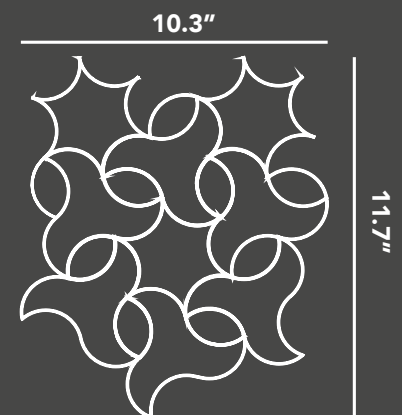

Passion Flower Waterjet

Terra Luna

Terra Sirius

Taurus

Additional Information

Type	Waterjet
Material	Marble
Finish	Polished
Color	Mix
Size	10.3"x11.7"
Application	Floor, Wall

8 | Shade, texture and character variations are inherent and accepted in natural stone products.