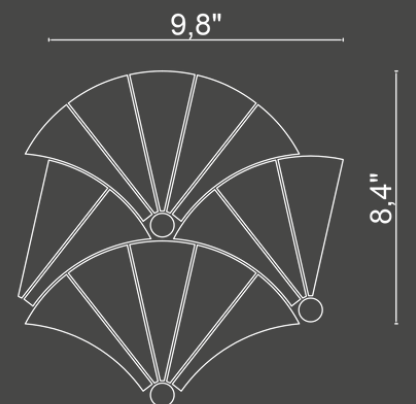

stone
terroir

Fan Waterjet

Additional Information

Type	Waterjet
Material	Marble
Finish	Honed
Color	Satin
Size	9.8" x 8.4"
Application	Floor, Wall

22 Shade, texture and character variations are inherent and accepted in natural stone products.