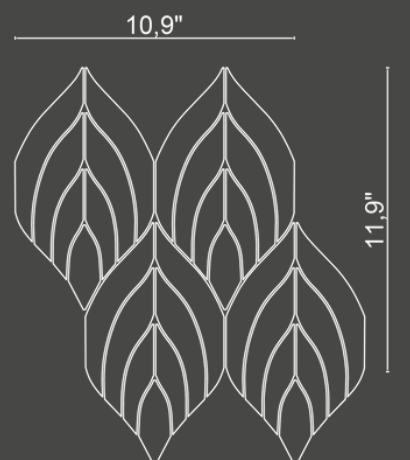

Peacock Waterjet

Additional Information

Type	Waterjet
Material	Marble
Finish	Honed
Color	Satin
Size	10.9" x 11.9"
Application	Floor, Wall

24 Shade, texture and character variations are inherent and accepted in natural stone products.