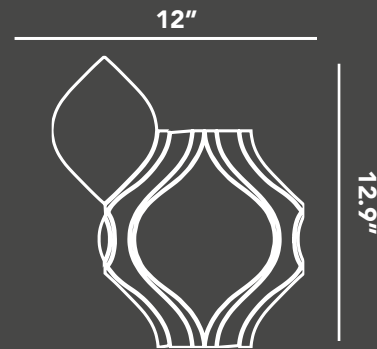

Additional Information

Type	Waterjet
Material	Marble
Finish	Polished
Color	Mix
Size	12"x12.9"
Application	Floor, Wall