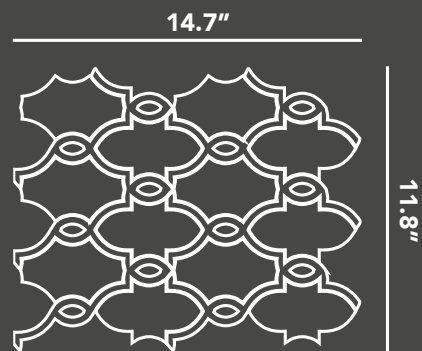

Triquetra Waterjet

Deep Blue

Terra Sirius

Additional Information

Type	Waterjet
Material	Marble
Finish	Polished
Color	Mix
Size	10.8" x 10.8"
Application	Floor, Wall

stone
terroir

Venus Waterjet

Deep Blue

Terra Sirius

Additional Information

Type	Waterjet
Material	Marble
Finish	Polished
Color	Mix
Size	14.7"x11.8"
Application	Floor, Wall

Shade, texture and character variations are inherent and accepted in natural stone products.