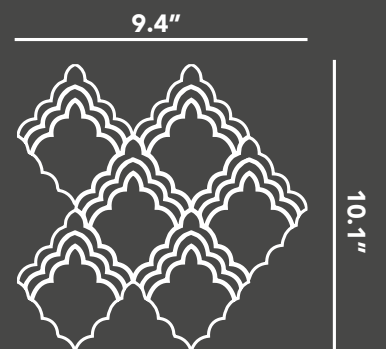

Deep Blue

Calicatta Gris

Coffee Sequoia

Additional Information

Type	Waterjet
Material	Marble
Finish	Polished
Color	Mix
Size	12"x9"
Application	Floor, Wall

Shade, texture and character variations are inherent and accepted in natural stone products.

Anatolia Waterjet

Deep Blue

Terra Sirius

Taurus Black

Additional Information

Type	Waterjet
Material	Marble
Finish	Polished
Color	Mix
Size	10.1" x 9.4"
Application	Floor, Wall

14 | Shade, texture and character variations are inherent and accepted in natural stone products.