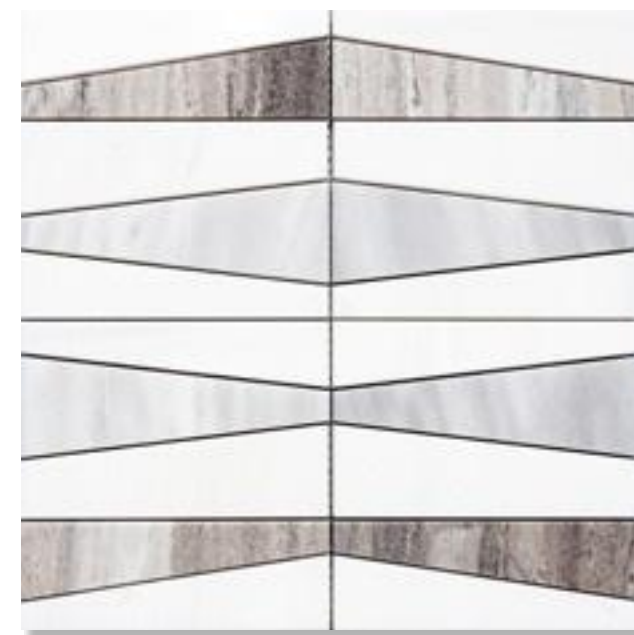

Terra Sirius

Terra Luna

Rosewood

Additional Information

Type	Waterjet
Material	Marble
Finish	Polished
Color	Mix
Size	11.8" x 11.8"
Application	Floor, Wall

6 | Shade, texture and character variations are inherent and accepted in natural stone products.

11.8"

11.8"