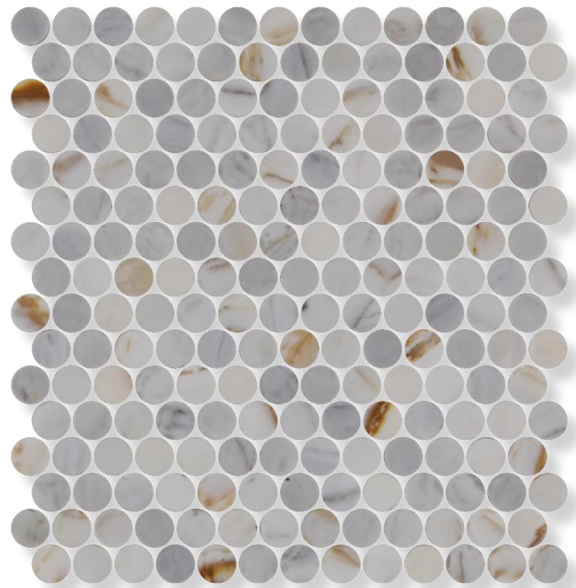

Penny Waterjet