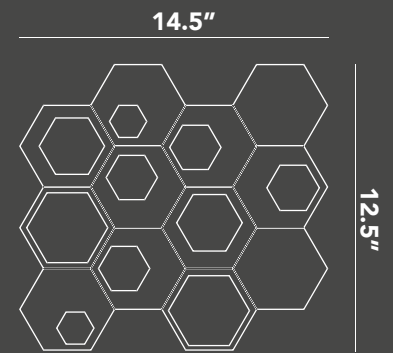

Snowflake Waterjet

Terra Marine

Calicatta Gris

Additional Information

Type	Waterjet
Material	Marble
Finish	Polished
Color	Mix
Size	11.8" x 11.8"
Application	Floor, Wall

Shade, texture and character variations are inherent and accepted in natural stone products.

stone
terroir

Honeycomb Waterjet

Coffee Sequoia

Terra Luna

Terra Sirius

Additional Information

Type	Waterjet
Material	Marble
Finish	Polished
Color	Mix
Size	14.5" x 12.5"
Application	Floor, Wall

4 | Shade, texture and character variations are inherent and accepted in natural stone products.