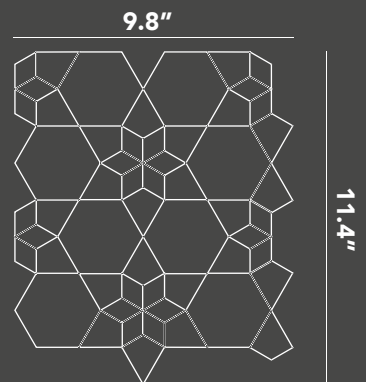

stone
terroir

Moroccan Waterjet

Coffee Sequoia

Terra Marine

Terra Sirius

City Grey

Additional Information

Type	Waterjet
Material	Marble
Finish	Polished
Color	Mix
Size	9.8"x11.4"
Application	Floor, Wall