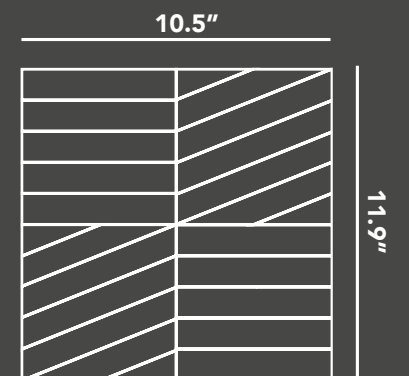

Refraction Waterjet

Terra Sirius

Rosewood

Additional Information

Type	Waterjet
Material	Marble
Finish	Polished
Color	Mix
Size	10.5" x 11.9"
Application	Floor, Wall

Medusa Waterjet

Terra Luna

Terra Sirius