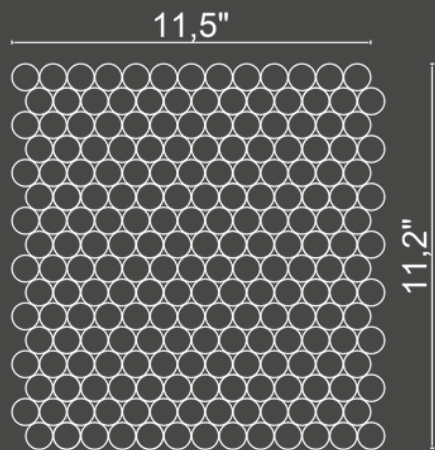

Shade, texture and character variations are inherent and accepted in natural stone products.

Peacock Waterjet

Satin

Additional Information

Type	Waterjet
Material	Marble
Finish	Honed
Color	Satin
Size	10.9" x 11.9"
Application	Floor, Wall

24 Shade, texture and character variations are inherent and accepted in natural stone products.

Penny Waterjet

Blue Vecchio

Additional Information

Type	Waterjet
Material	Marble
Finish	Polished
Color	Blue Vecchio
Size	11.5" x 11.2"
Application	Floor, Wall

Shade, texture and character variations are inherent and accepted in natural stone products.

2" Hexagon Waterjet

Blue Vecchio

Additional Information

Type	Waterjet
Material	Marble
Finish	Polished
Color	Blue Vecchio
Size	11.9" x 11.7"
Application	Floor, Wall