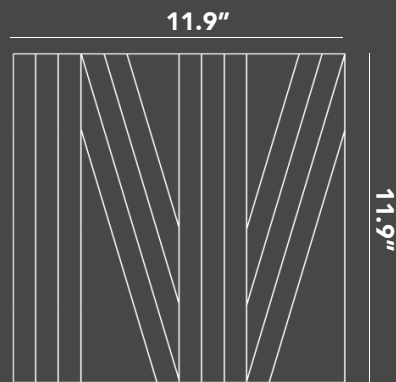

Additional Information

Type	Waterjet
Material	Marble
Finish	Polished
Color	Mix
Size	11.9"x11.9"
Application	Floor, Wall

Shade, texture and character variations are inherent and accepted in natural stone products.