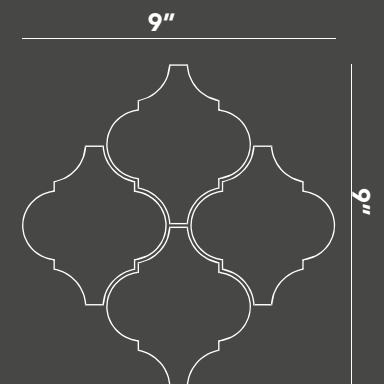

Large Arabesque YM002 Waterjet

YM002-2

Calicatta Gris

Additional Information

Type	Waterjet
Material	Marble
Finish	Polished
Color	White
Size	9" x 9"
Application	Floor, Wall

stone
terroir

Lotus YM003 Waterjet