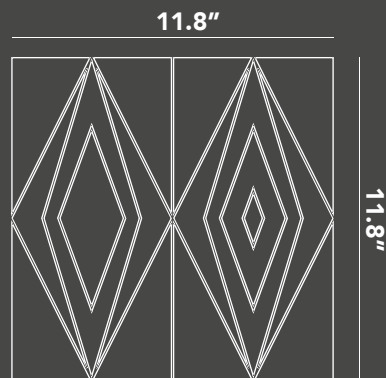

Snowflake Waterjet

Terra Marine

Calicatta Gris

Additional Information

Type	Waterjet
Material	Marble
Finish	Polished
Color	Mix
Size	11.8" x 11.8"
Application	Floor, Wall

Shade, texture and character variations are inherent and accepted in natural stone products.