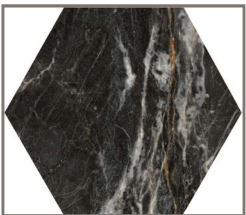

Quarry

porcelain floor & wall tile

Pulpis Gray
IFS8HXPG

Calacatta Statuary
IFS8HXCS

Pulpis Taupe
IFS8HXPT

Noir Saint Laurent
IFS8HXNSL

Pulpis Dark Gray
IFS8HXPDG

Calacatta Gold
IFS8HXCG

DCOF	Water Absorption	Breaking Strength	Mohs Hardness	Stain Resistance	Chemical Resistance	Slip Resistance	PEI
.58	<0.5 %	>1600 N	7	5	GA/GLA	Class 2	Calacatta Stat/Gold:4 Pulpis Grey/Beige:4 Noir Saint Laurent:3 Pulpis Dark Grey/Taupe:3