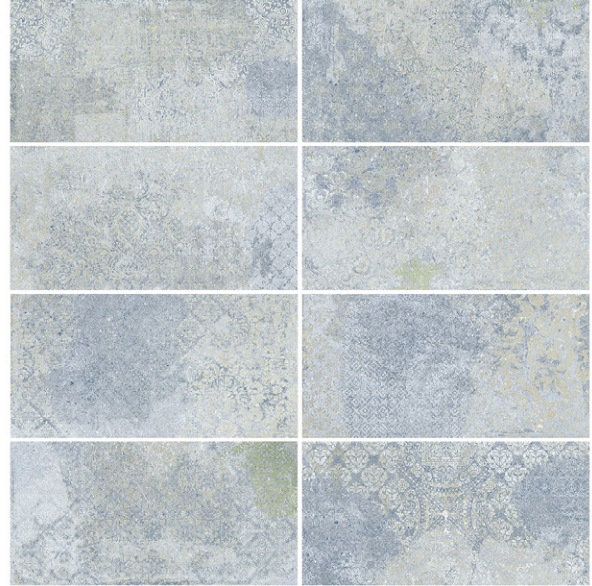

NOMAD
Porcelain Floor & Wall Tile

Bohemian White 20" x 40" x 3/8"

Bohemian White
20" x 40" x 3/8"
IFS2040NBW

*30 graphic variations, boxed at random

Gypsy Blue
20" x 40" x 3/8"
IFS2040NGB

TECHNICAL SPECIFICATIONS	
PRODUCT PERFORMANCE	RESULT
Water Absorption	<0.1%
Thermal Shock Resistance	Resistant
Breaking Strength	2400 N
Bending Strength	39 N/mm ²
Stain Resistance	Class 5
Slip Resistance	Class 2 / R10
Resistance to Cracking	Resistant
Frost Resistance	Resistant
Chemical Resistance	Min GB
Color Resistance to Light	No Variations
DCOF	>0.42