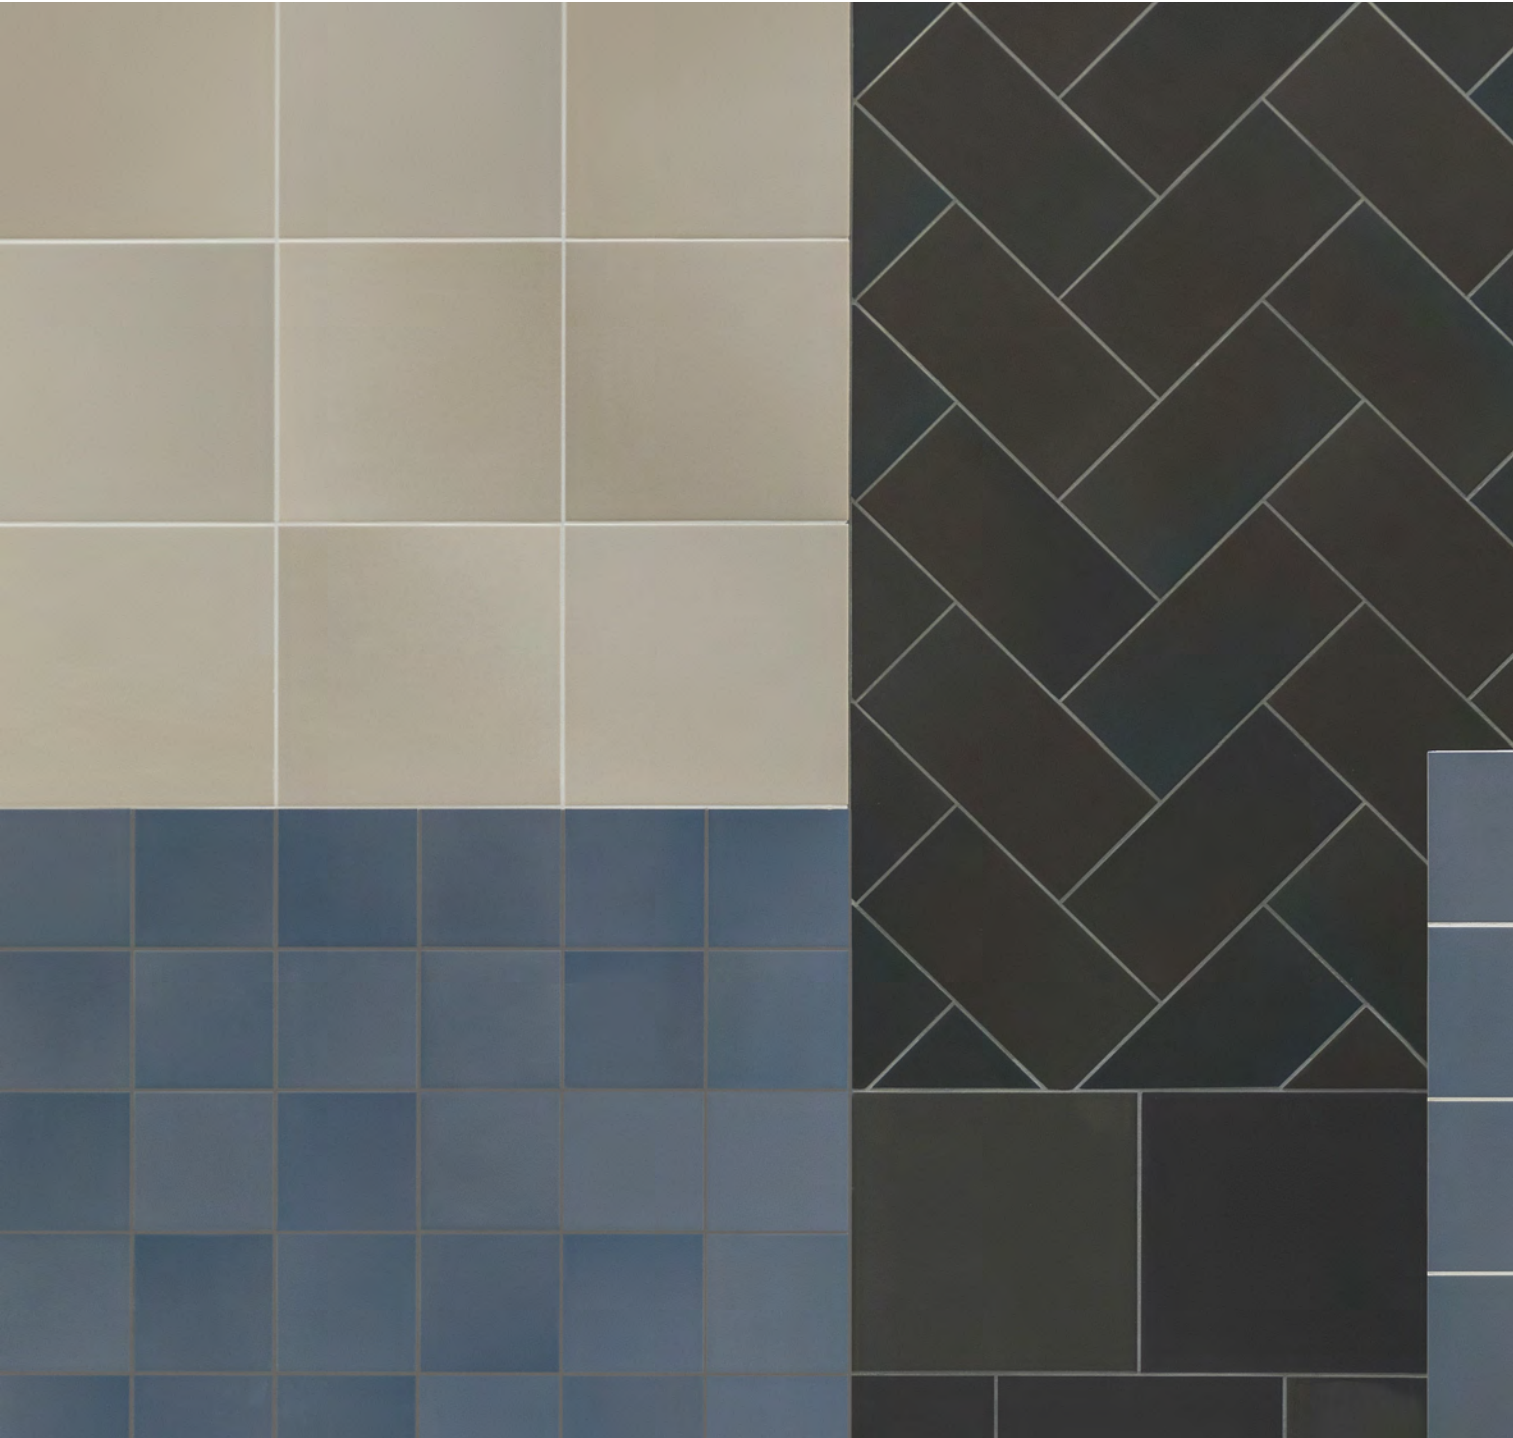

Ceramics palette