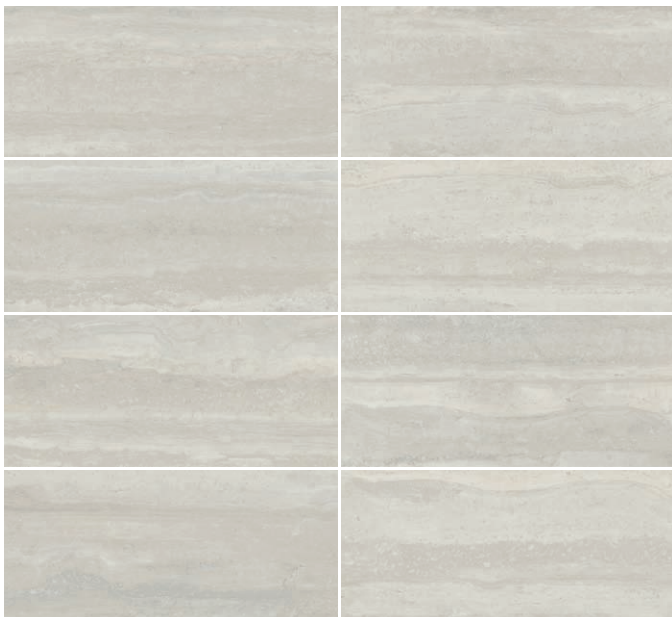

BEIGE

FIELD TILE FORMATS

MOSAICS

All mosaics are a mix of Vein-Cut and Cross-Cut graphics

FLOOR VIEW

FLOOR VIEW