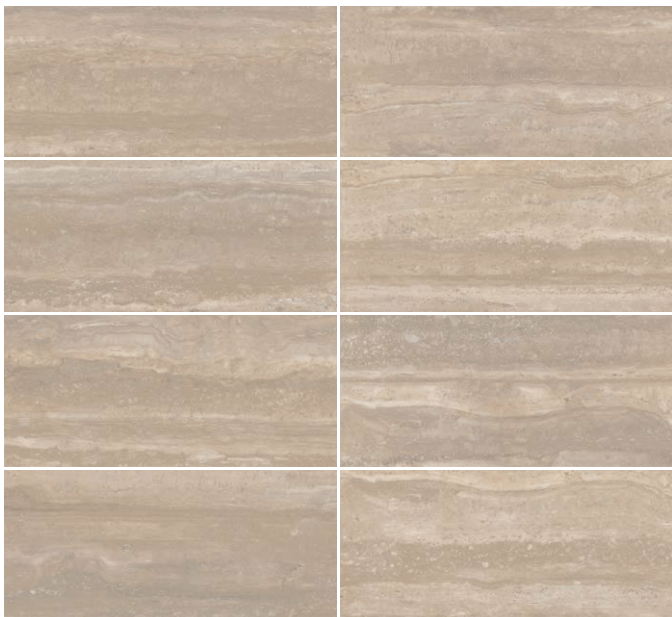

CARAMEL

FIELD TILE FORMATS

MOSAICS

All mosaics are a mix of Vein-Cut and Cross-Cut graphics

FLOOR VIEW

FLOOR VIEW