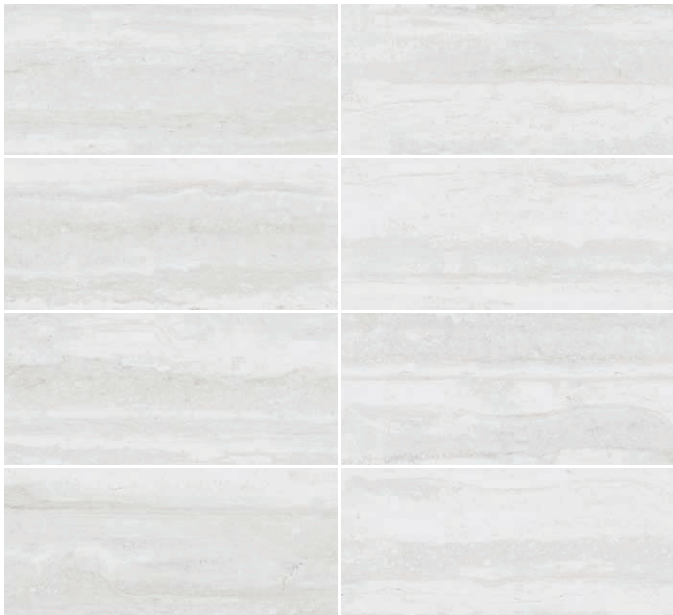

PGO10/M122
Ivory 36pc
(matte only)

PGO10/M2X6BW
PGO103D/M2X6BW
Ivory Basketweave

PGO103D/MRCHEV
Ivory Rounded Chevron
(3D Plus only)

FLOOR VIEW

FLOOR VIEW

PGOVC10 24x48 Ivory Vein-Cut Matte, **PGOVC103D 12x24** Ivory Vein-Cut 3D Plus & **PGO103D M2x6BW** Ivory Basketweave 3D Plus Mosaic