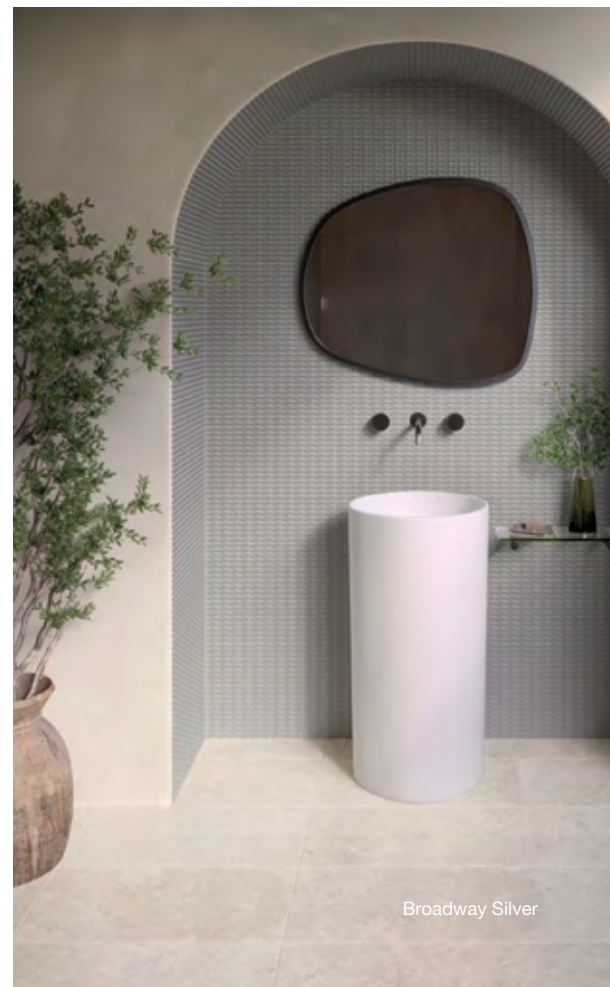

But this city's charm isn't limited to its melodies; it resonates through its rich architectural history. Bridges, parks, and unique architectural forms are the foundation of local identity and inspiration for our Glass Mosaic designs. Like song chords, the Nash Collection was designed to meld alongside our Field Tile Collections. Our Glass Mosaics effortlessly combine to create a harmonious flow in interior spaces for both residential and commercial projects offering a spectrum, from quiet monochrome to bold, joyful contrasts.

AREAS OF USAGE

Recommended use:
Interior wall use recommended.

FORMATS

11X11 11X12 12x12 12x12

Broadway Silver