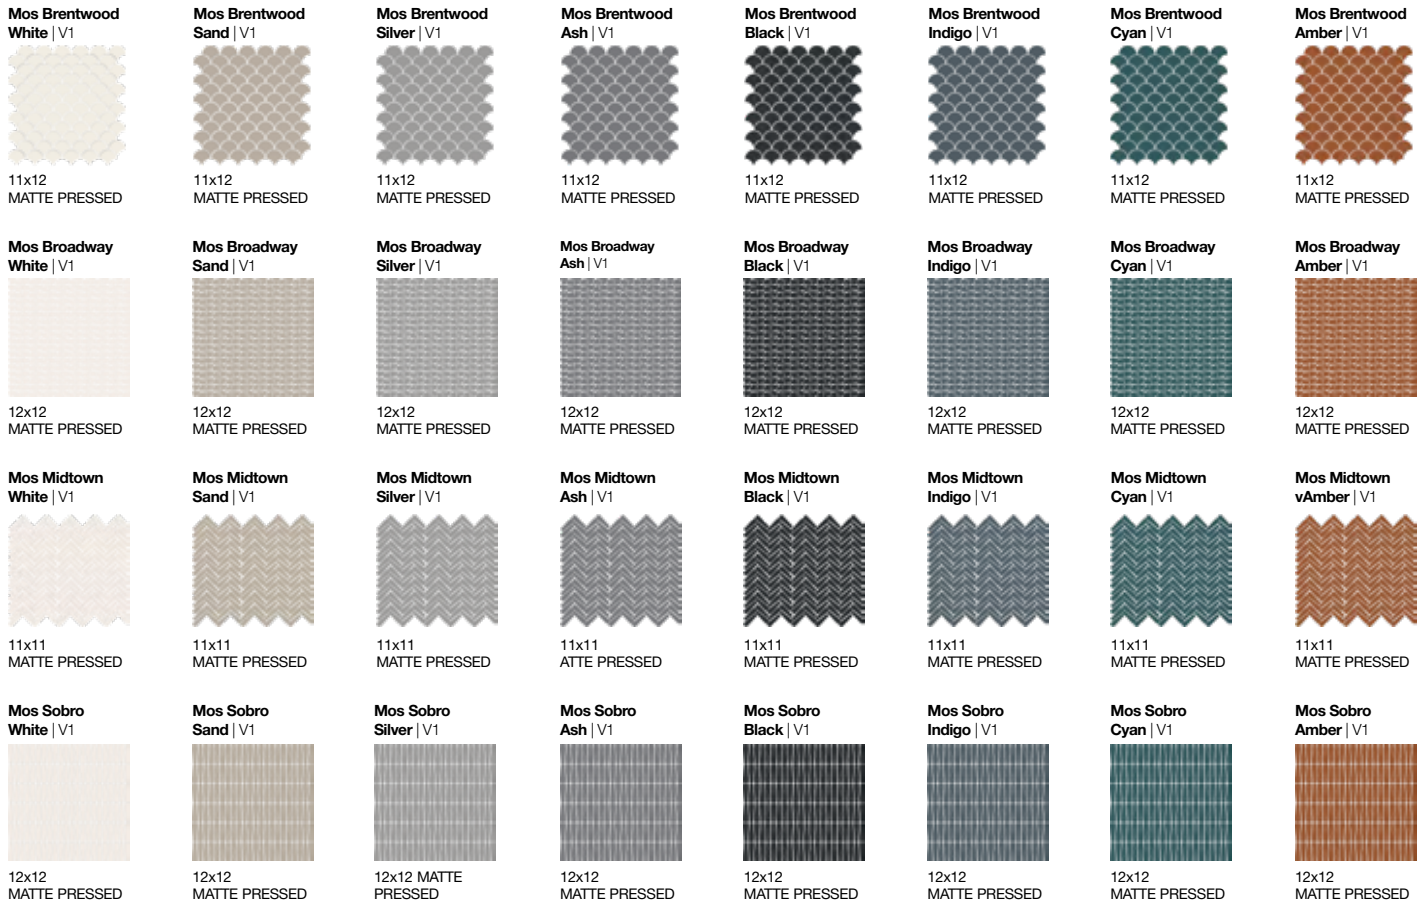

nash

Glass

TECH DATA

Finish	Freeze Resistant	Shade Variation	Color Body	Water Absorption	Stain Resistant	DCOF AcuTest	Chemical Resistant	Breaking Strength	Mohs Hardness
MATTE	Resistant	V1	N/A	≤0.5%	Class A	N/A	Class A	≥250lbf	4

AREAS OF USAGE

Recommended use:
Interior wall use recommended.

FORMATS

11X11   11X12   12x12   12x12