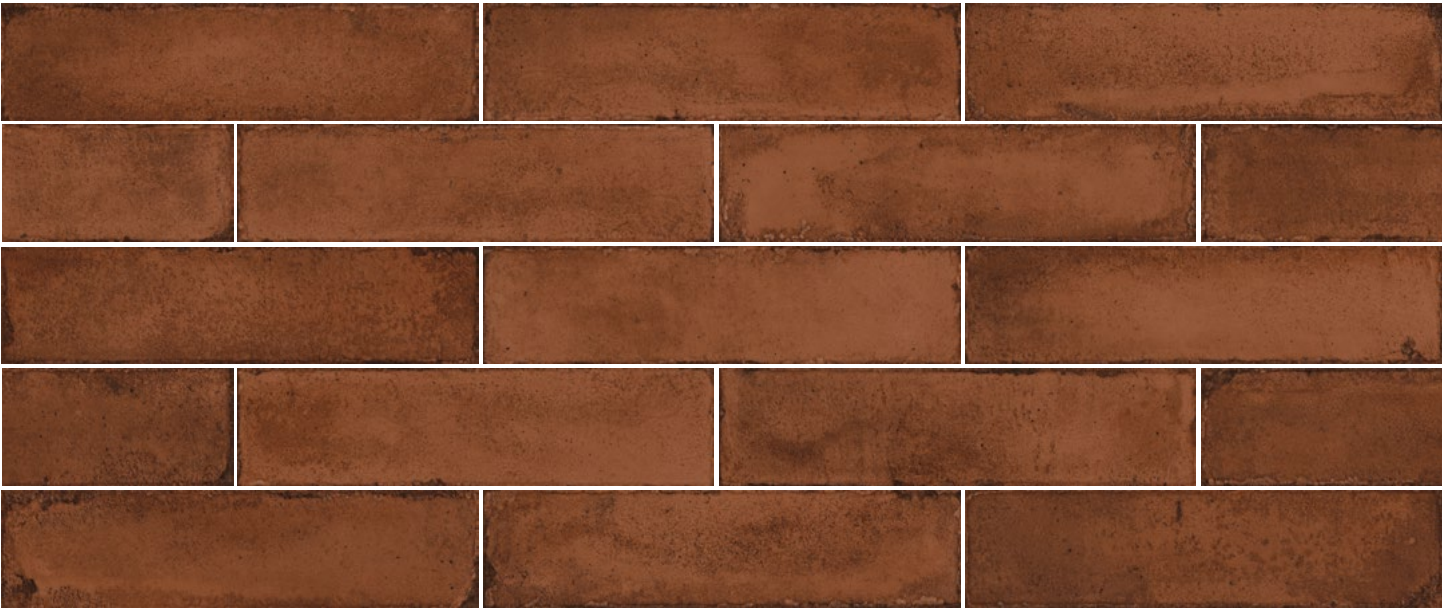

CINNAMON

STE80G
Cinnamon Glossy