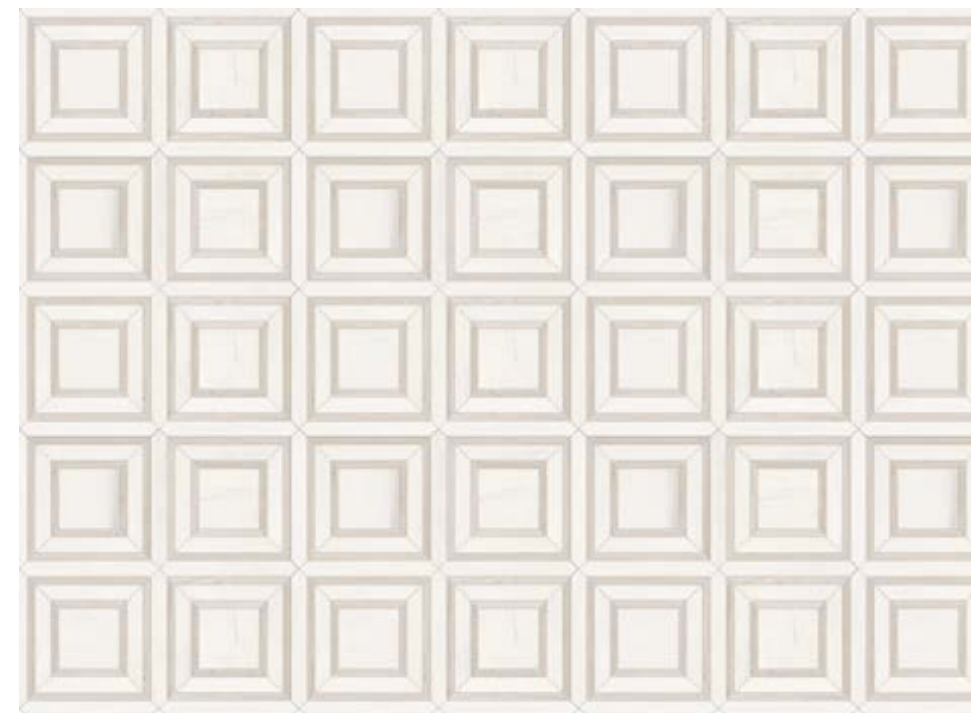

24 x 48 in / 60 x 120 cm image variations

Mayfair, *Piazza Mosaics*

Straight contrasting lines create a balanced pattern through this collection's waterjet mosaic design. Rigorous shapes, softened by the delicate veining, offered in different combinations of colors.

Calacatta Oro

Statuario Venato

Volakas Grigio

Strada Ash

Zebrino

Suave Bianco

Suave Bianco

Mayfair, *Arabesque Mosaics*