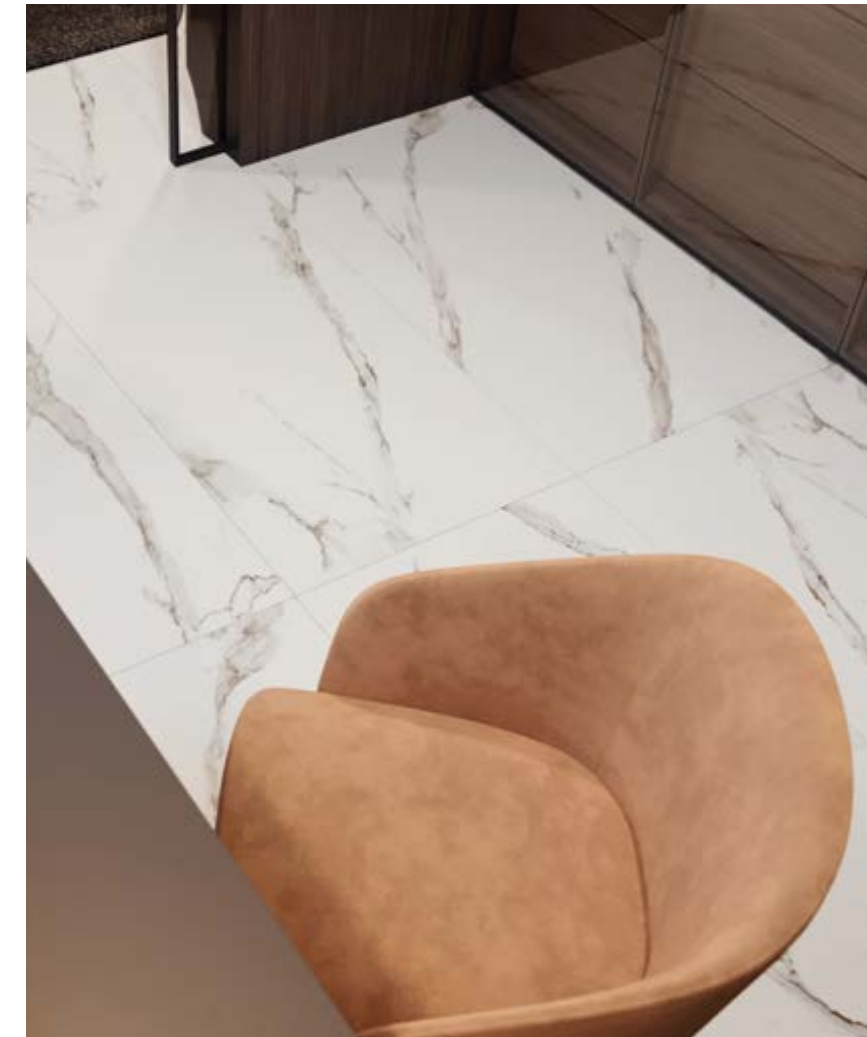

Mayfair, *Calacatta Oro*

The beautiful look of marble with expressive veining set against a uniform white background.

24 x 24 in / 60 x 60 cm
Rectified
Polished 4500-0377-1
Matte 4500-0375-1

24 x 48 in / 60 x 120 cm
Rectified
Polished 4500-0378-1