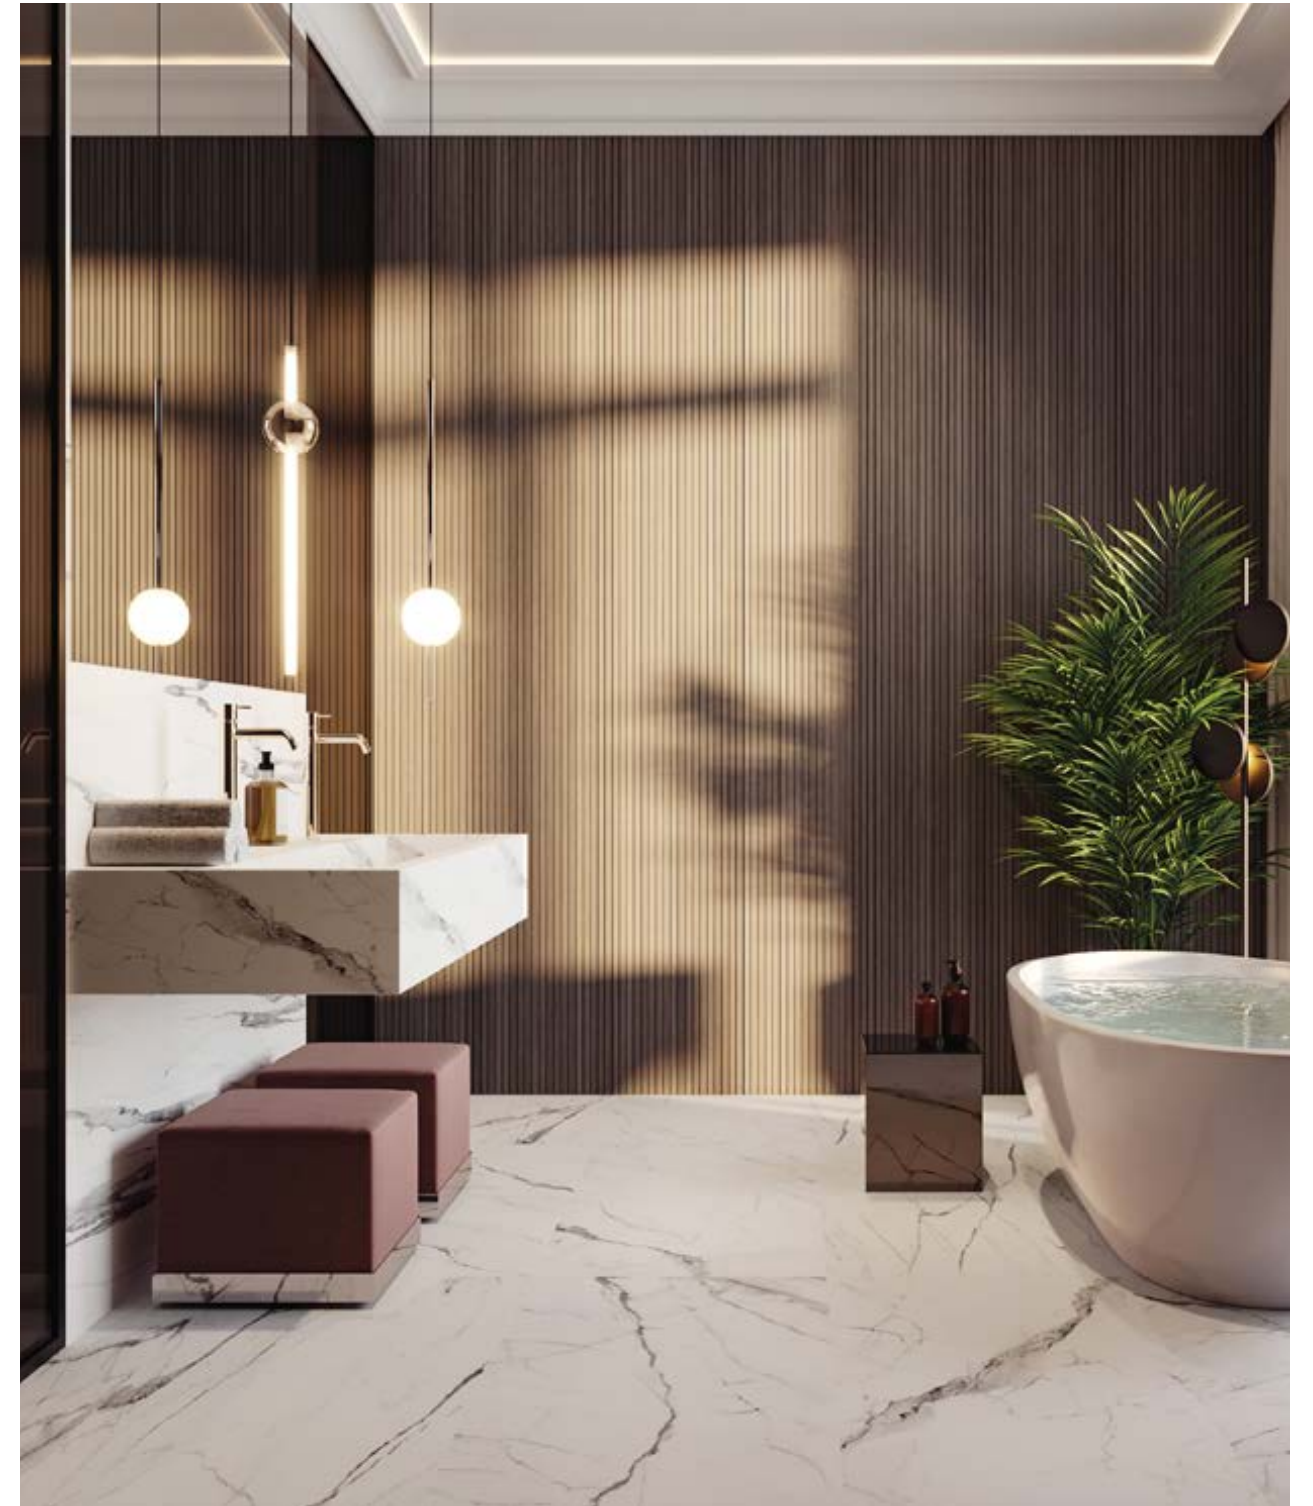

24 x 48 in / 120 x 60 cm
Actual: 1200 x 600 x 9 mm
14 images

24 x 24 in / 60 x 60 cm image variations

Statuario Venato.
The sophistication
of the classics.

24 x 48 in / 60 x 120 cm Mayfair Statuario Venato Polished Rectified Tile

Mayfair, *Statuario Venato*

The luxurious beauty of transcendent marble veining reinterpreted in porcelain. Statuario Venato is ideal for interior design projects with both a contemporary or classic feel, thanks to its natural elegance and adaptable design.