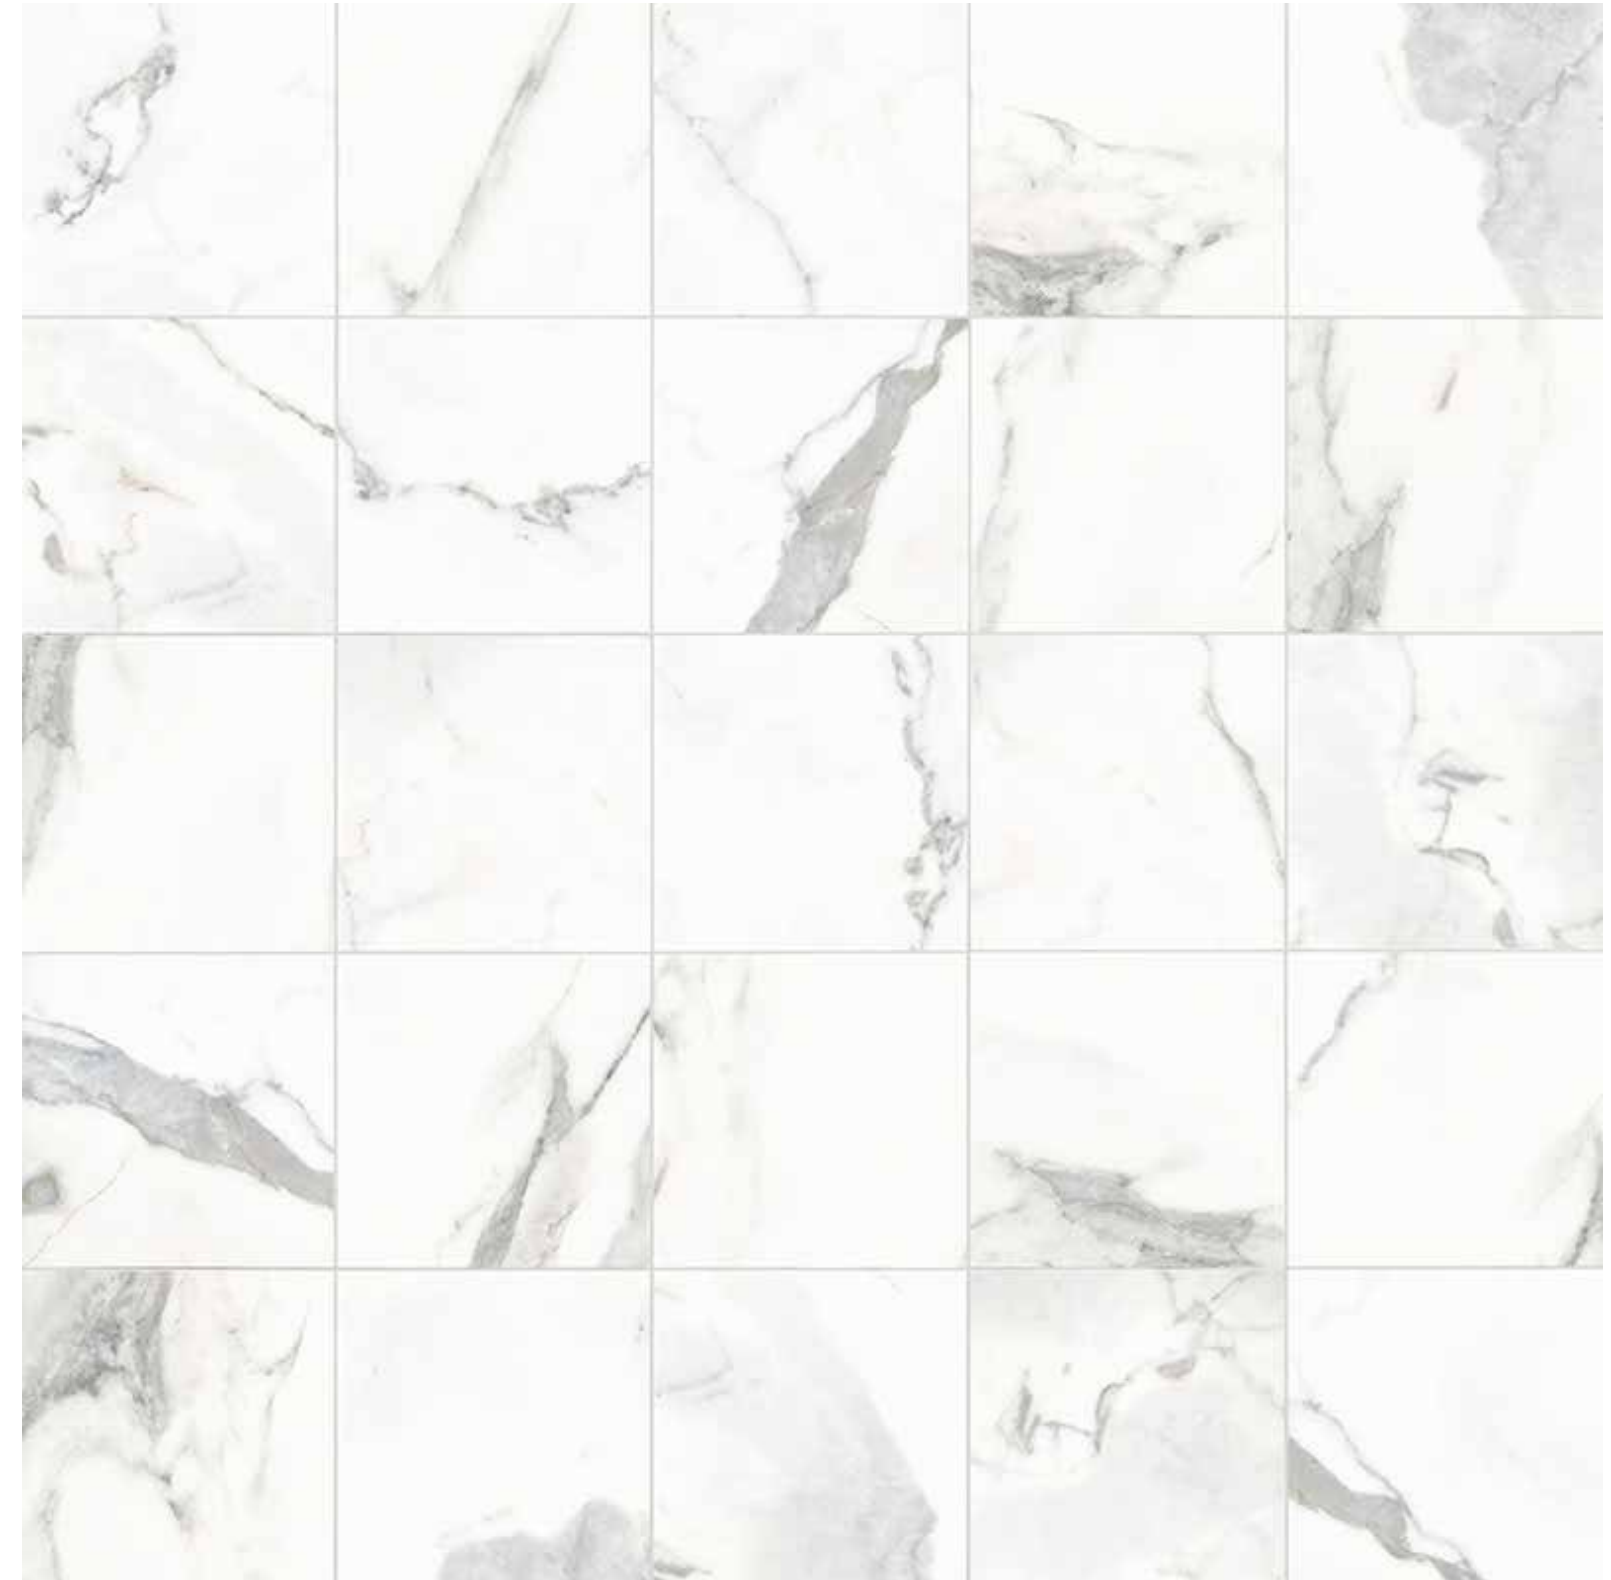

Trims

3 x 12 in / 7.5 x 30 cm
Bullnose
Matte 4502-0056-0

3 x 6 in / 7.1 x 15 cm
Bullnose
Glossy 4502-0055-0

Mosaic

2 x 2 in / 5 x 5 cm
Mosaic
Matte 4501-0064-0

12 x 12 in / 30 x 30 cm image variations

Classic, *Pulpis Moca*