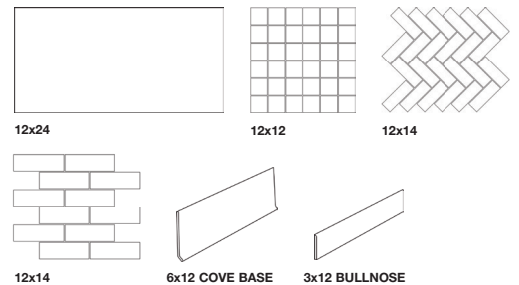

FORMATS

Made in USA

#WHYTILE

TCNA

Green Squared

Recycled

Certified Porcelain

MORE INFO:

79507ET
Version 1