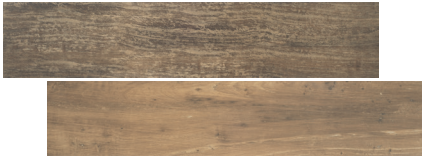

Ibirapuera Mix | V4

8x40 NAT BOLD
#79000ET

Ibirapuera Mix Mosaic Plank

7x26 NAT TEL
#79123ET