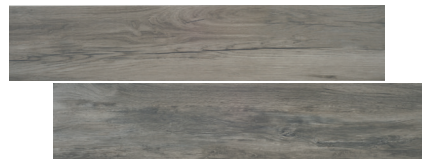

Canela Greige | V2

8x40 NAT BOLD
#79005ET

Canela Greige Mosaic Plank

7x26 NAT TEL
#79126ET

TECH DATA

Freeze Resistant	Shade Variation	Color Body	Water Absorption	Stain Resistant	DCOF AcuTest	Chemical Resistant	Mohs Hardness
Resistant	V2 | V4	√	≤ 0.5%	Resistant	≥ 0.42	Resistant	7

PACKING INFO

Product Size Inches	THICKNESS MM	LBS/ CARTON	PCS/ CARTON	SF/ CARTON	SF/ PALLET	LBS/ PALLET	CARTON/ PALLET
8x40	8	54.82	7	15.07	542.5	2,024	36
Mosaic Plank	8	7	2	1.82	98.28	428	54

USAGE INFORMATION

- Suitable for commercial and residential wall and flooring.
- Suitable for all interior applications.
- Suitable for all exterior wall applications.

Application	Residential	Commercial	Industrial
Floors	√	√	
Wall & Backsplash	√	√	√
Counters	√