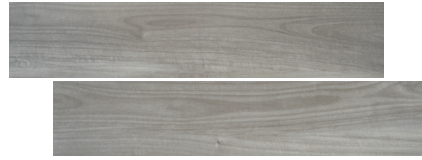

Araucaria Gris | V2

8x40 NAT BOLD
#79008ET

Araucaria Gris Mosaic Plank

7x26 NAT TEL
#79129ET