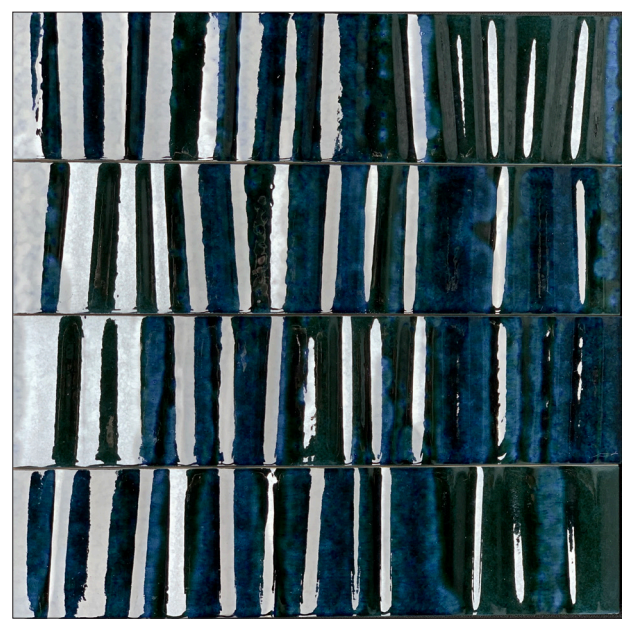

# Rainforest

Ceramic

Amazon Brown 3 x 12 x 5/16"

IFS3X12RAB

Jungle Green 3 x 12 x 5/16"

IFS3X12RJG

Lagoon Blue 3 x 12 x 5/16"

IFS3X12RLB

Application: Walls Only