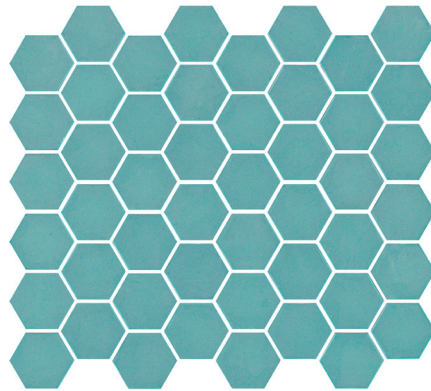

Piccadilly

100% Recycled Glass

* 2 x 2 x 1/8" hexagon on
12 x 12 mesh

Application: Floors & Walls

Grey
IFS2HXPG

Khaki
IFS2HXPK

Mustard
IFS2HXPM

Pink
IFS2HXPP

Sand
IFS2HXPS

Taupe
IFS2HXPT

Turquoise
IFS2HXPTRQ

White
IFS2HXPW

Blue
IFS2HXPBL

Black
IFS2HXPBK

Burgundy
IFS2HXPBRG