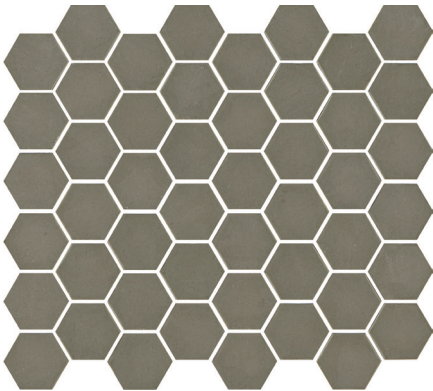

Piccadilly

100% Recycled Glass

* 2 x 2 x 1/8" hexagon on
12 x 12 mesh

Application: Floors & Walls

Grey
IFS2HXPG

Khaki
IFS2HXPK

Mustard
IFS2HXPM

Pink
IFS2HXPP

Sand
IFS2HXPS

Taupe
IFS2HXPT

Turquoise
IFS2HXPTRQ

White
IFS2HXPW

Blue
IFS2HXPBL

Black
IFS2HXPBK

Burgundy
IFS2HXPBRG