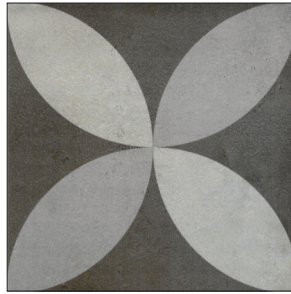

Artista

Porcelain

Dali
8.75 x 8.75 x 3/8"
IFS878AD

Arroyo
8.75 x 8.75 x 3/8"
IFS878AA

Goya White
8.75 x 8.75 x 3/8"
IFS878AGW

El Greco
8.75 x 8.75 x 3/8"
IFS878AEG

Picasso
8.75 x 8.75 x 3/8"
IFS878AP

Miro
8.75 x 8.75 x 3/8"
IFS878AM

Goya Black
8.75 x 8.75 x 3/8"
IFS878AGB

Application: Floors & Walls