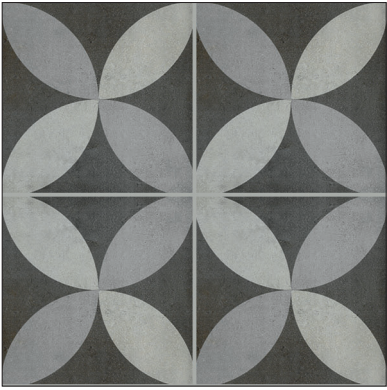

Artista

Porcelain

Dali
8.75 x 8.75 x 3/8"
IFS878AD

Arroyo
8.75 x 8.75 x 3/8"
IFS878AA

Goya White
8.75 x 8.75 x 3/8"
IFS878AGW

El Greco
8.75 x 8.75 x 3/8"
IFS878AEG

Picasso
8.75 x 8.75 x 3/8"
IFS878AP

Miro
8.75 x 8.75 x 3/8"
IFS878AM

Goya Black
8.75 x 8.75 x 3/8"
IFS878AGB

Application: Floors & Walls