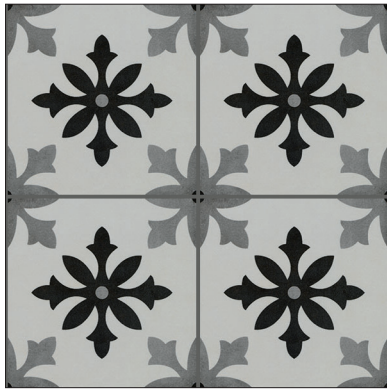

Artista

Porcelain

Dali
8.75 x 8.75 x 3/8"
IFS878AD

Arroyo
8.75 x 8.75 x 3/8"
IFS878AA

Goya White
8.75 x 8.75 x 3/8"
IFS878AGW

El Greco
8.75 x 8.75 x 3/8"
IFS878AEG

Picasso
8.75 x 8.75 x 3/8"
IFS878AP

Miro
8.75 x 8.75 x 3/8"
IFS878AM

Goya Black
8.75 x 8.75 x 3/8"
IFS878AGB

Application: Floors & Walls