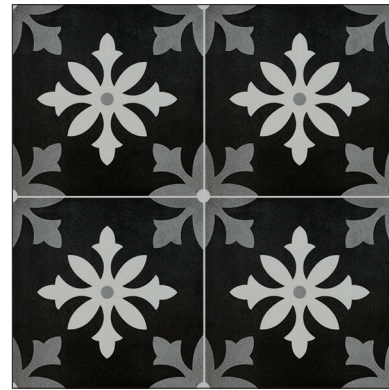

Artista

Porcelain

Dali
8.75 x 8.75 x 3/8"
IFS878AD

Arroyo
8.75 x 8.75 x 3/8"
IFS878AA

Goya White
8.75 x 8.75 x 3/8"
IFS878AGW

El Greco
8.75 x 8.75 x 3/8"
IFS878AEG

Picasso
8.75 x 8.75 x 3/8"
IFS878AP

Miro
8.75 x 8.75 x 3/8"
IFS878AM

Goya Black
8.75 x 8.75 x 3/8"
IFS878AGB

Application: Floors & Walls