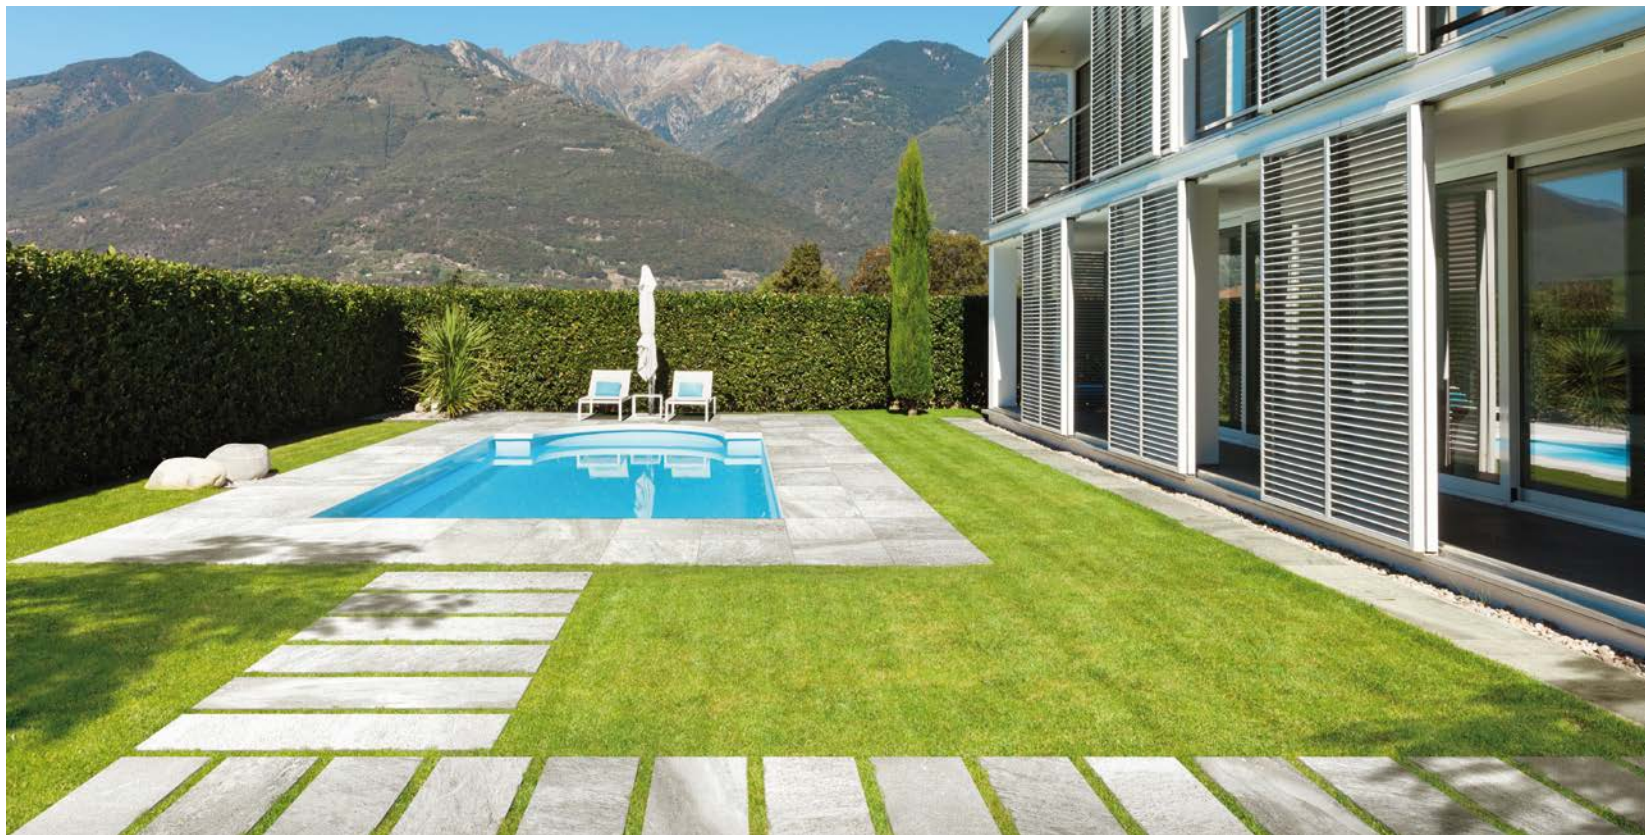

WHITE

12"x48" - 24"x24"