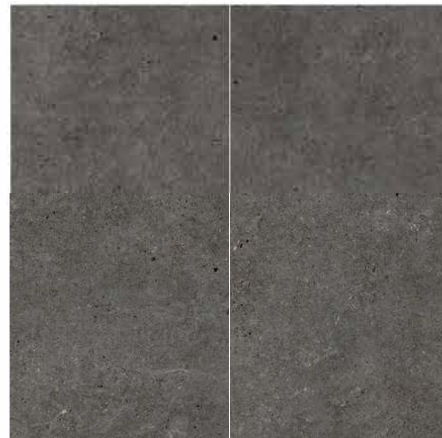

Negro

24"x48" R
FKTR054161

12"x24" R
FKTR057161