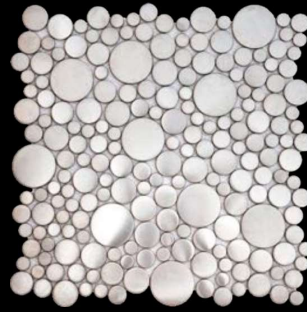

MEAR20 page 69