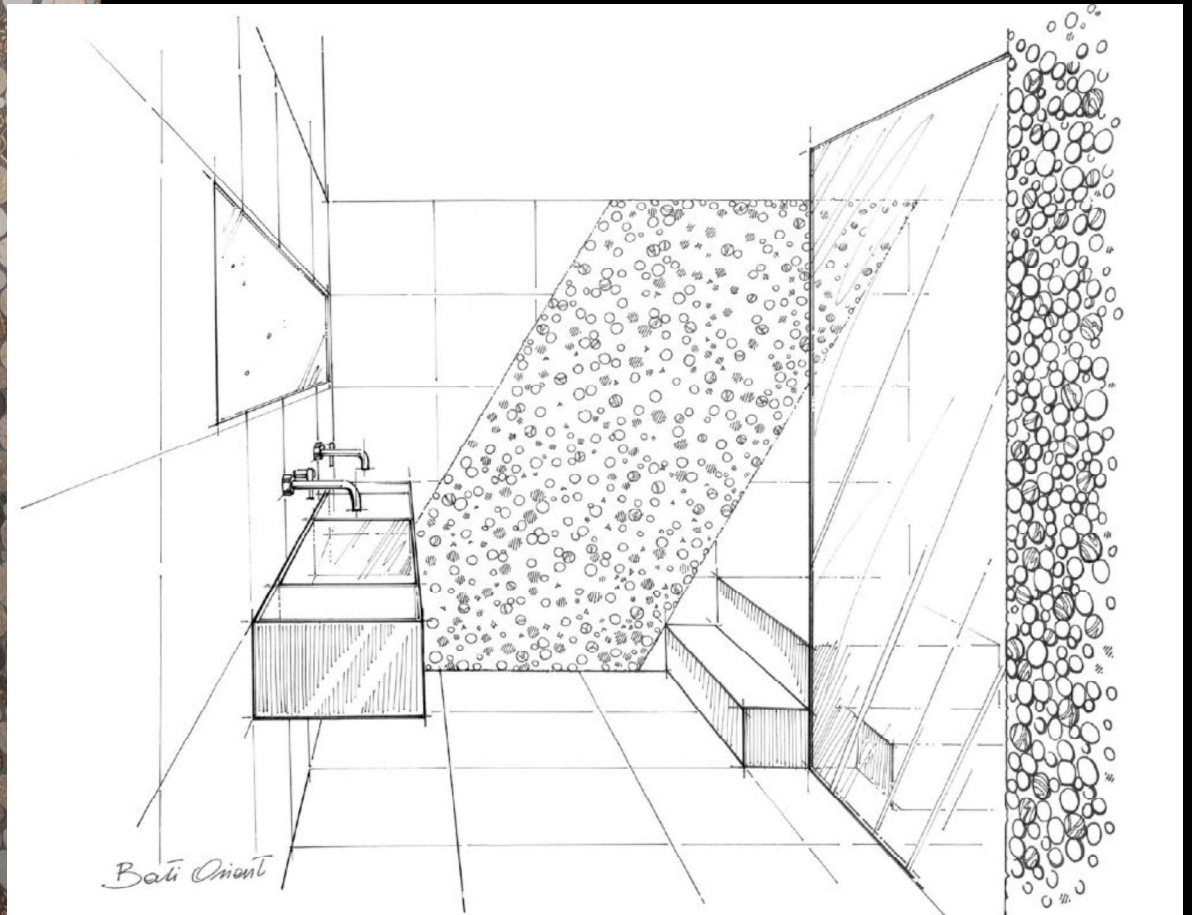

PIMI20 page 65