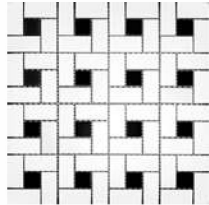

White Bright
12"x12" Diamond Herring
UFCC119-12M

White Matte 1"x1"
12"x12" Hexagon
UFCC104-12M

White & Black Matte 1"x1"
12"x12" Hexagon
UFCC105-12M

Black Matte 1"x1"
12"x12" Hexagon
UFCC114-12M

White Matte 1"x1"
12"x12" Squares
UFCC130-12M

White Matte 1"x1"
12"x12" Squares
UFCC131-12M

Snow White & Black Matte
12"x12" Pin Wheel
UFCC106-12M

White Matte 2x2"
12"x12" Hexagon
UFCC102-12M

Black Matte 2x2"
12"x12" Hexagon
UFCC103-12M

Cobalt Bright
12"x12" Penny Round
UFCC110-12M