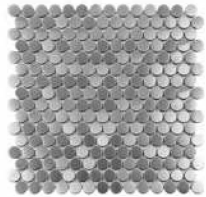

Metals Rose Gold Penny Round 12"x12" Mosaic

Metals

Versatile by nature, metallic mosaics allow for multiple combinations from the more rustic & traditional to the contemporary. Available in Silver and Rose Gold in a subtle brushed finish, these mosaics will create a one of a kind focal point in any room.

Metals Silver Brushed Brick 12"x12" Mosaic

Brushed Aluminum Mosaics

 12"x12"

Metals Silver Brushed Brick 12"x12" Mosaic

Metals

Brushed Aluminum Mosaics

7mm | 12"x12" 30x30 cm

Silver Brushed
12"x12" Penny Round
FWMSLPY-12M

Rose Gold Brushed
12"x12" Penny Round
FWMRGPY-12M

Silver Brushed
12"x12" Brick
FWMSLBR-12M

Rose Gold Brushed
12"x12" Brick
FWMRGBR-12M

Technical Specifications

Picture	Brand	Series	SKU	Description	Actual Size (inch)	Thickness (inch)	Composition	Recommended use	Applicable for wet area	Origin	Sheets/Box
	ROCA	METALS	FWMSLBR-12M	SILVER BRUSHED BRICK MOS 12X12	12"x12"	5/16	Stainless steel (#304) + Ceramic	Interior wall	Y	China	11
	ROCA	METALS	FWMRGBR-12M	ROSE GOLD BRU. BRICK MOS 12X12	12"x12"	5/16	Stainless steel (#304) + Ceramic	Interior wall	Y	China	11
	ROCA	METALS	FWMSLPY-12M	SILVER BRUSHED PENNY MOS 12X12	12"x12"	5/16	Stainless steel (#304) + Ceramic	Interior wall	Y	China	11
	ROCA	METALS	FWMRGPY-12M	ROSE GOLD BRU. PENNY MOS 12X12	12"x12"	5/16	Stainless steel (#304) + Ceramic	Interior wall	Y	China	11