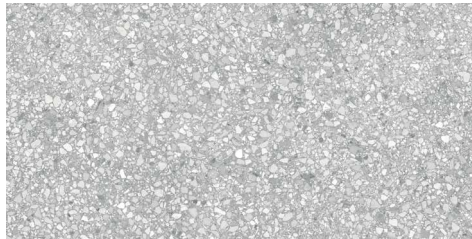

12" x 24" STATION ASH HD RECTIFIED PORCELAIN TILE
69-476