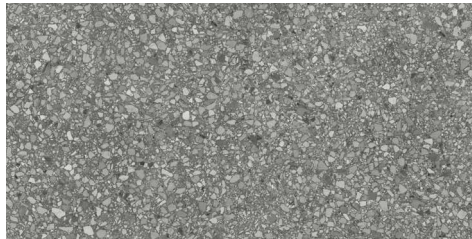

12" x 24" STATION SHADOW HD RECTIFIED PORCELAIN TILE
69-477