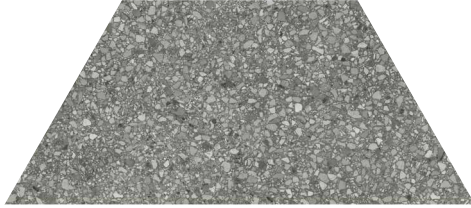

32" x 32" STATION ASH HD RECTIFIED PORCELAIN TILE
68-327

STATION HD PORCELAIN TILE

32" x 32" STATION SHADOW HD RECTIFIED PORCELAIN TILE

STATION HD PORCELAIN TILE

12" x 24" STATION SHADOW HD RECTIFIED PORCELAIN TILE

STATION HD PORCELAIN TILE

10" x 24" STATION SHADOW HALF HEXAGON HD PORCELAIN TILE
64-004

3" x 24" STATION SHADOW HD PORCELAIN BULLNOSE
69-999

12" x 24" STATION SHADOW HD RECTIFIED PORCELAIN TILE
69-477

2" x 2" STATION SHADOW
HD PORCELAIN MOSAICS 63-669