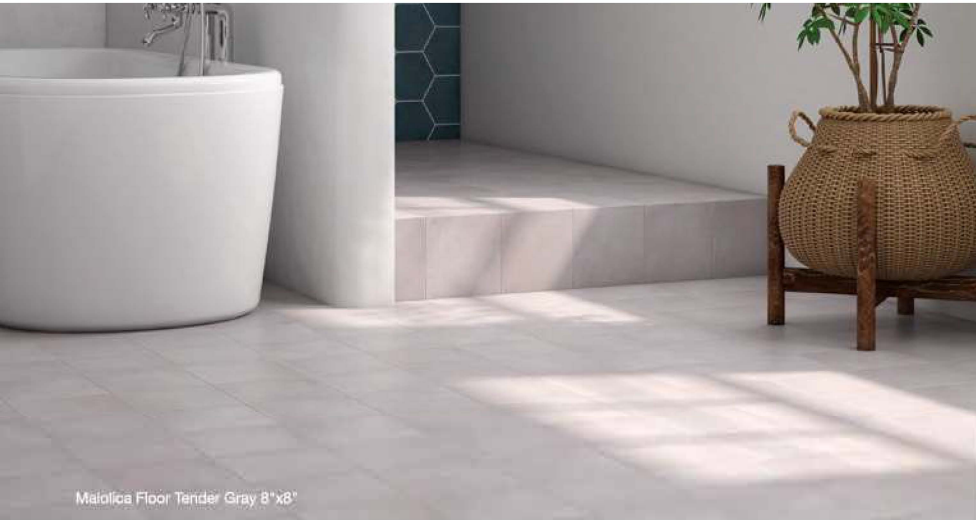

Maiolica Floor Tender Gray 8"x8"