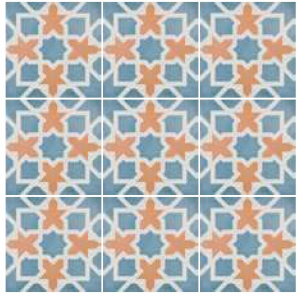

Maiolica Floor Coto, Coto Pattern & Tender Gray Pattern 8"x8"

Maiolica Floor

Our Maiolica Floor collection will create a smooth atmosphere, letting the natural light shine through and bring a fresh feel to any space. We offer the Maiolica Floor tile in an 8"x8" format with soft colored tones that will add a personal touch to any space.

Maiolica Floor Tender Gray 8"x8"

Gres Stonewear

  8"x8"

Maiolica Floor

Gres Stonewear

Floor Tiles

8"x8"
20x20 cm

Coto Pattern

8"x8"
MAIF295-88

Tender Gray Pattern

8"x8"
MAIF261-88

Coto

8"x8"
MAIF295-88

White

8"x8"
MAIF281-88

Biscuit

8"x8"
MAIF274-88

Aqua

8"x8"
MAIF228-88

Tender Gray

8"x8"
MAIF261-88

Blue Steel

8"x8"
MAIF241-88

Taupe