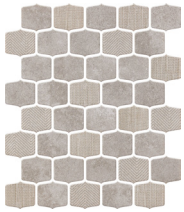

ORGANIC STRANDS

Photo Features Grey Lantern on wall and Grey 24" x 24" on floor

Photo Features Beige 12" x 24" and 24" x 24"

## SIZES AND COLORS

Light Grey - ORG0324241P

Ivory - ORG0124241P

Beige - ORG0224241P

Grey - ORG0424241P

Light Grey - ORG0312241P

Ivory - ORG0112241P

Beige - ORG0212241P

GREY - ORG0412241P

Light Grey - ORG032221P

Ivory - ORG012221P

Beige - ORG022221P

Grey - ORG042221P

PORCELAIN APPLICATIONS	Residential	Light Commercial	Commercial
Walls/Backsplashes	✓	✓	✓
Floors	✓	✓	✓

PORCELAIN INSTALLATION	Thickness	Grout Joint Recommendation	Shade Variation
	3/8"	1/8"	V2