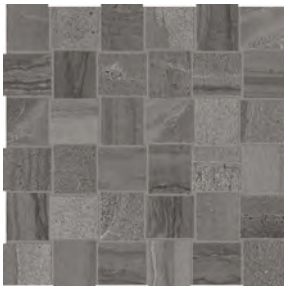

2" x 2" AMELIA CARBON BASKETWEAVE
PORCELAIN MOSAICS - MATTE 69-075