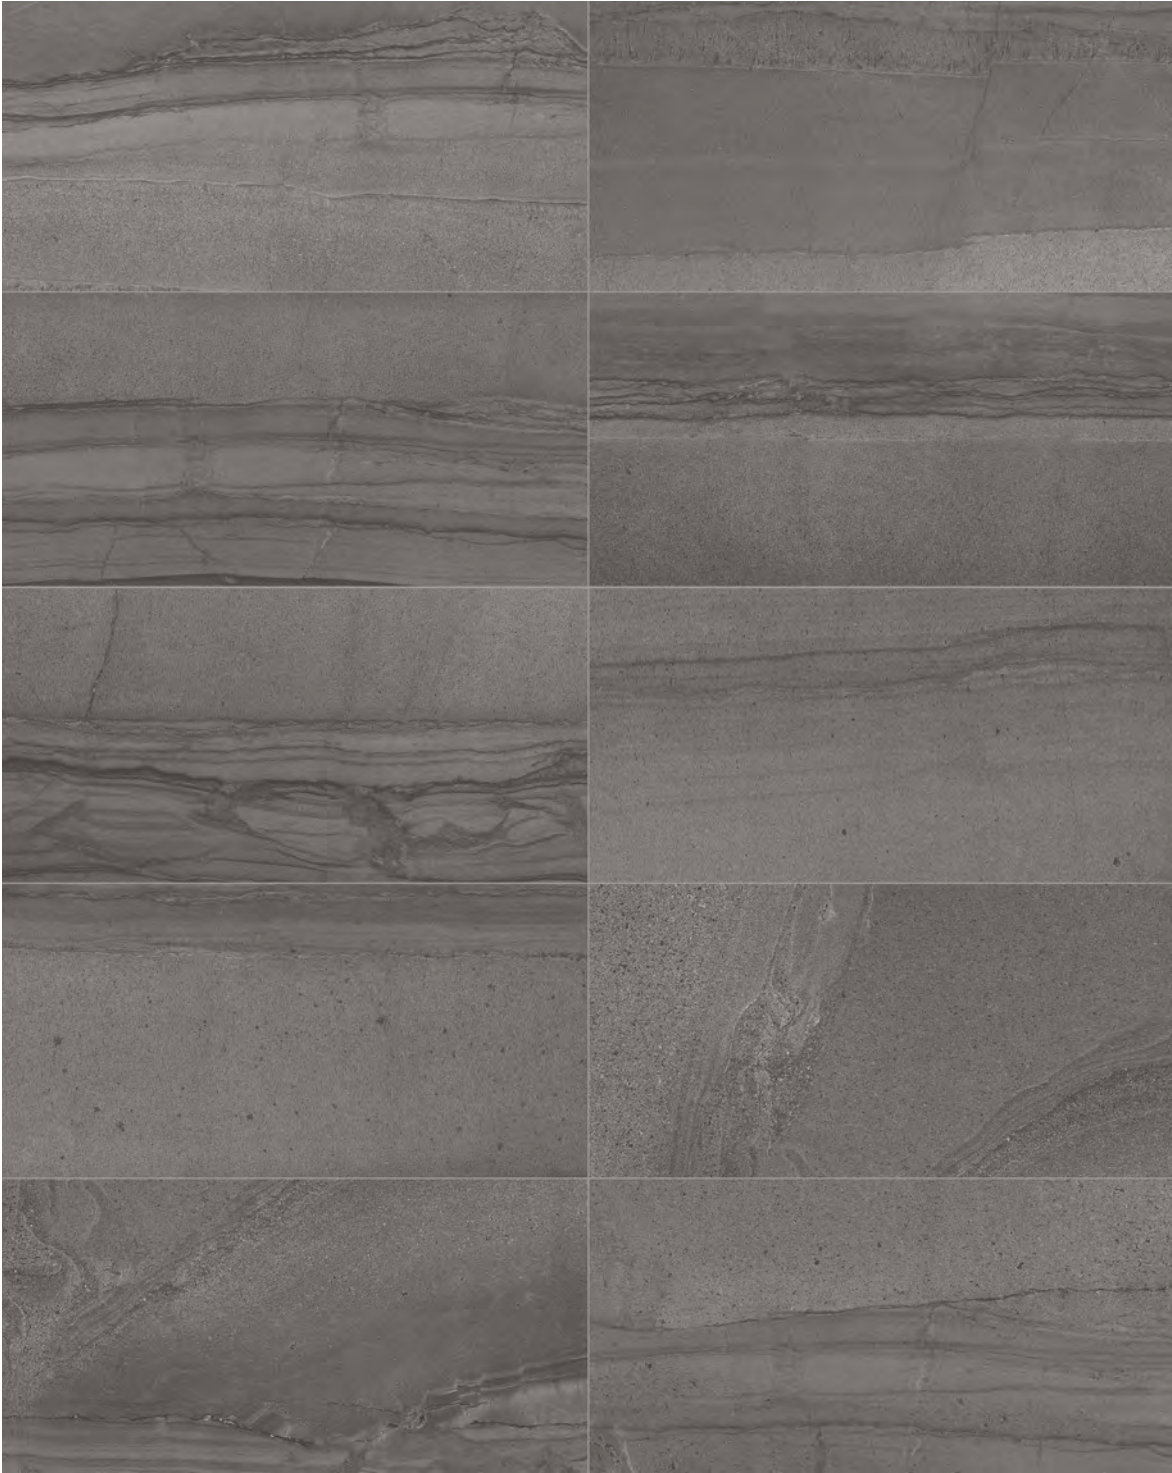

AMELIA HD PORCELAIN TILE

12" x 24" AMELIA CARBON HD PORCELAIN TILE