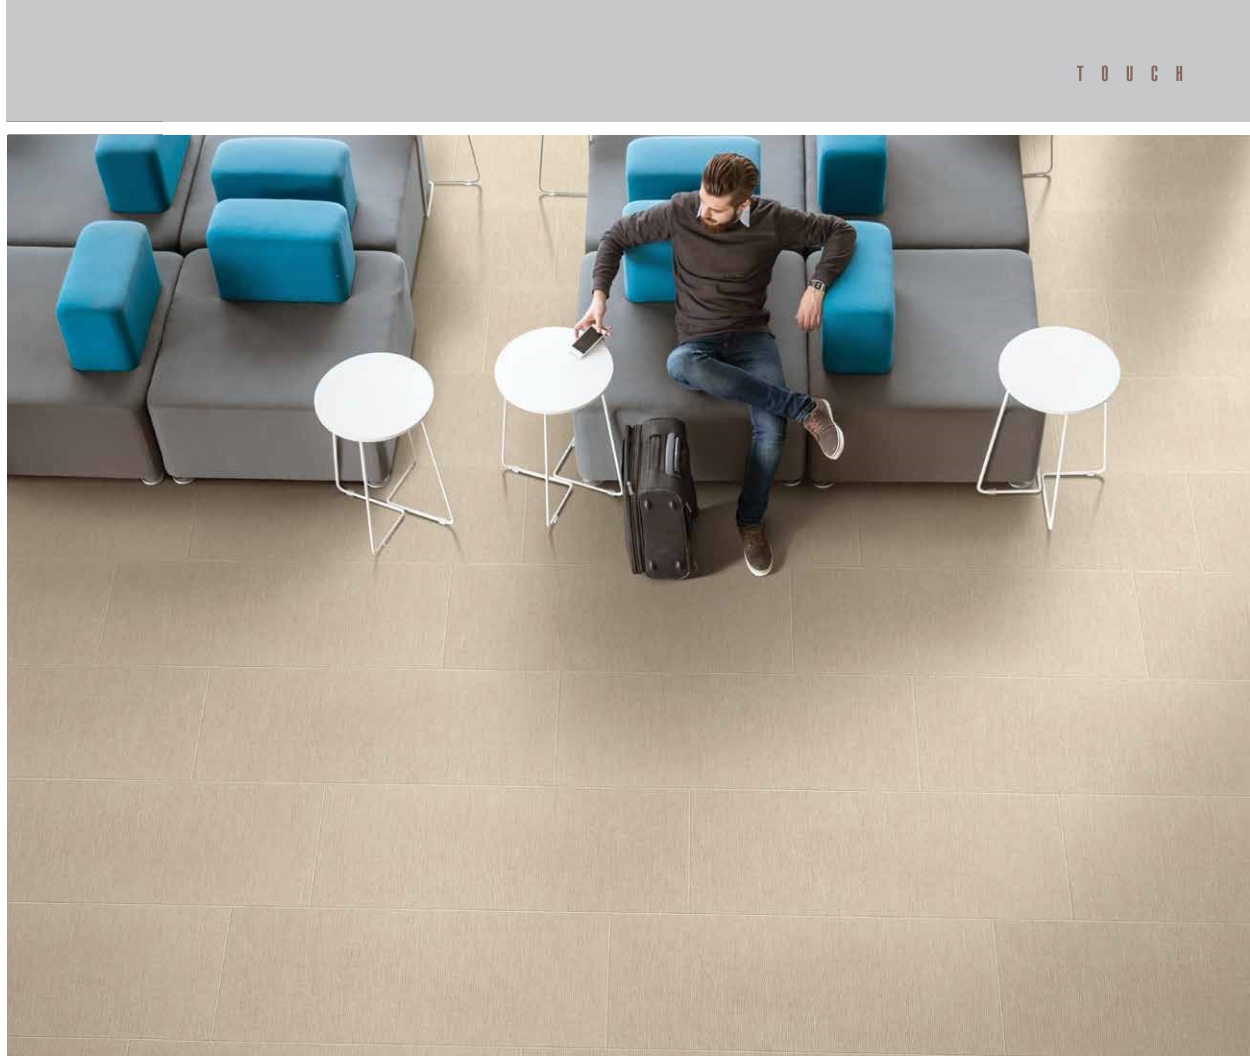

HIGH DEFINITION INKJET PORCELAIN

T O U C H

EVENING SUNSET

PEARL ESSENCE

S N O W C R E S T

18" x 36"
RECTIFIED

12" x 24"
RECTIFIED

12" x 12"
RECTIFIED