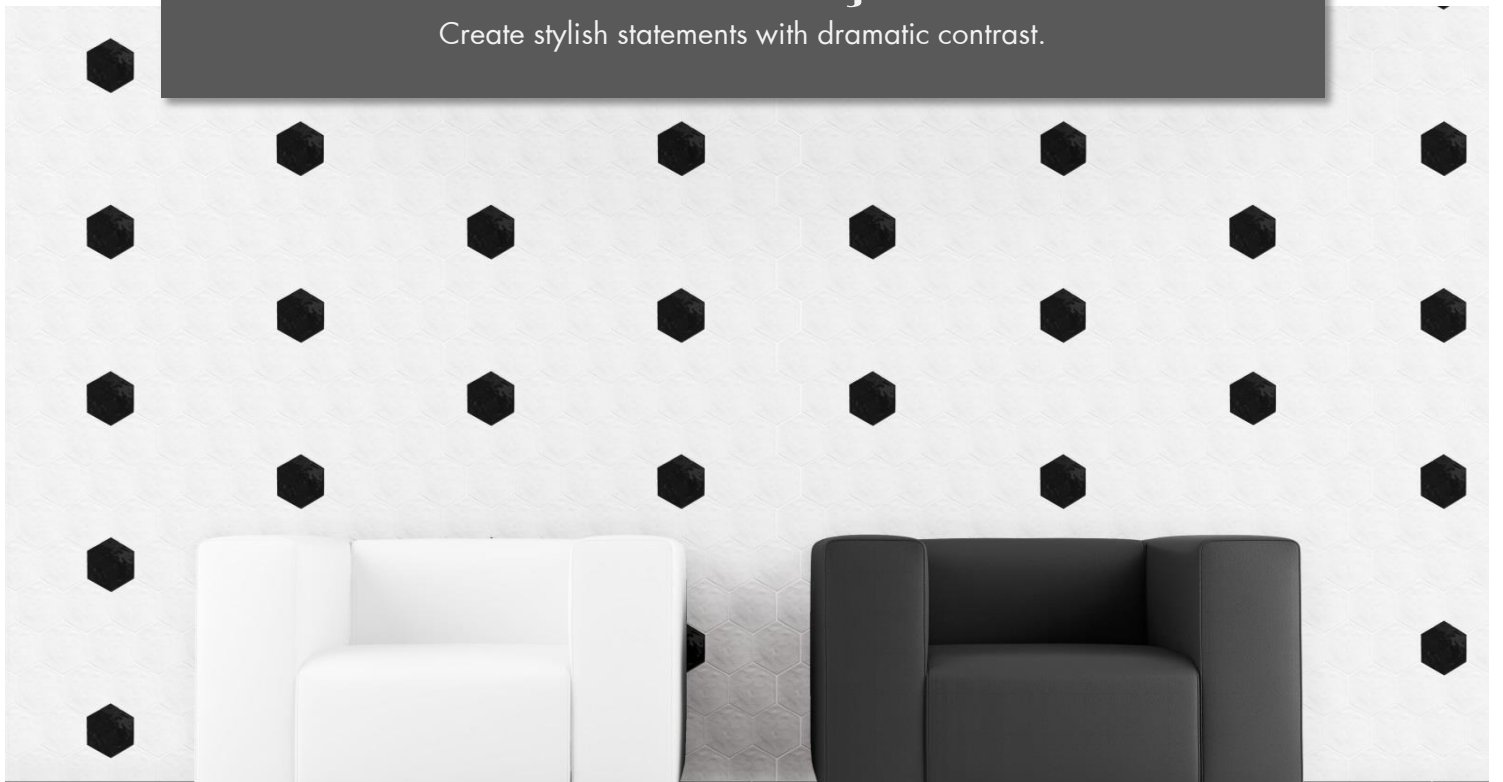

Bold Design
Create stylish statements with dramatic contrast.

Photo Features Black and White Hexagon on wall and 24"x 24" Black Forest on floor

PH: (877) 928-0132
FX: (866) 300-0630
sales@lungarnoceramics.com