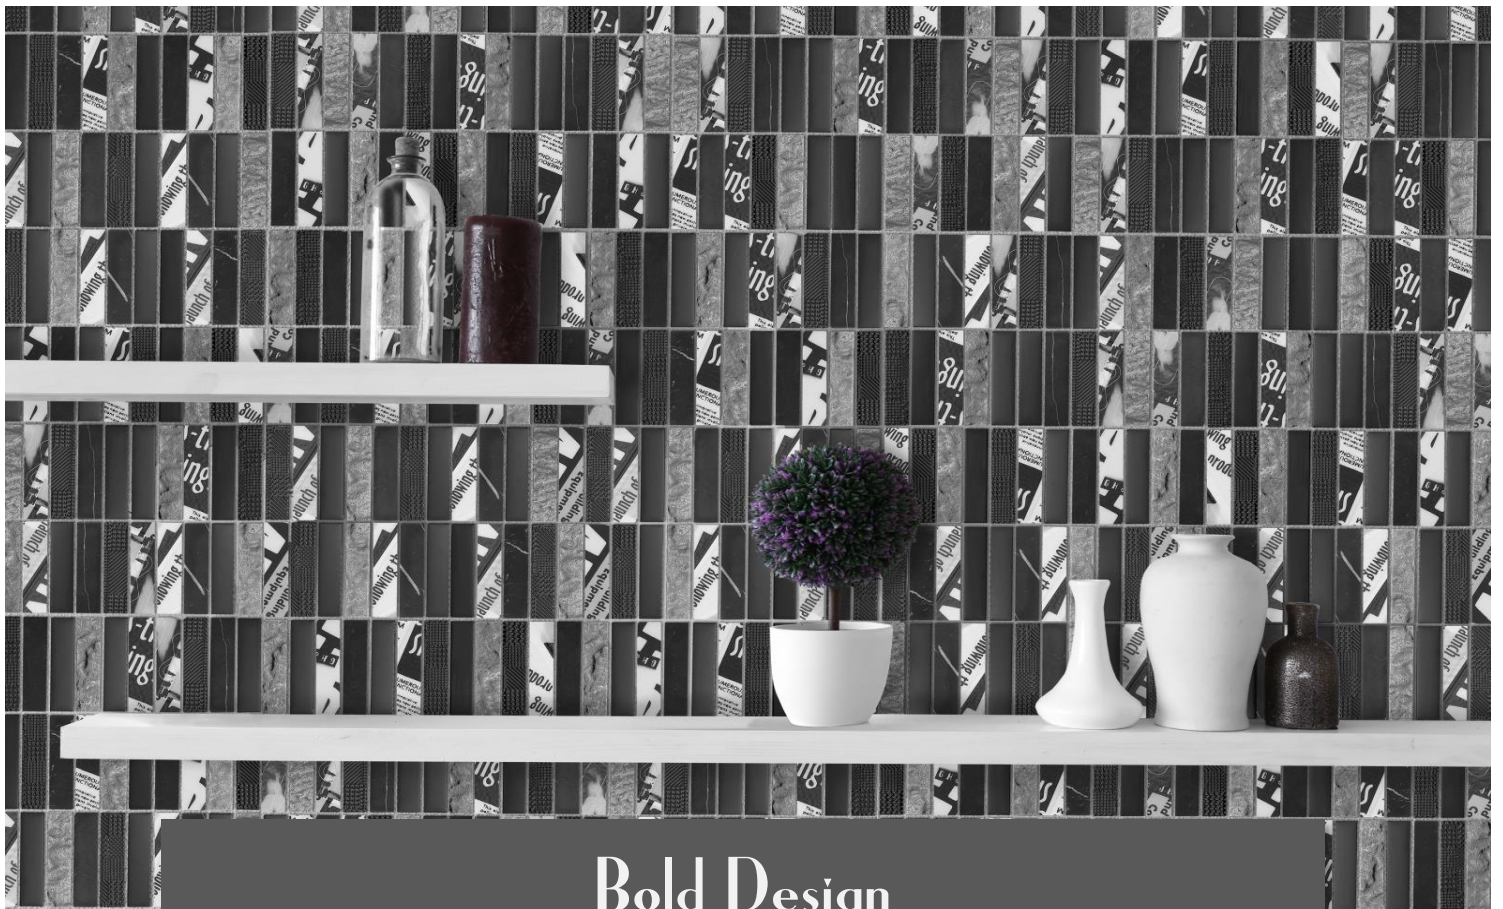

Bold Design
Create stylish statements with dramatic contrast.

Photo Features Black and White Hexagon on wall and 24"x 24" Black Forest on floor

PH: (877) 928-0132
FX: (866) 300-0630
sales@lungarnoceramics.com