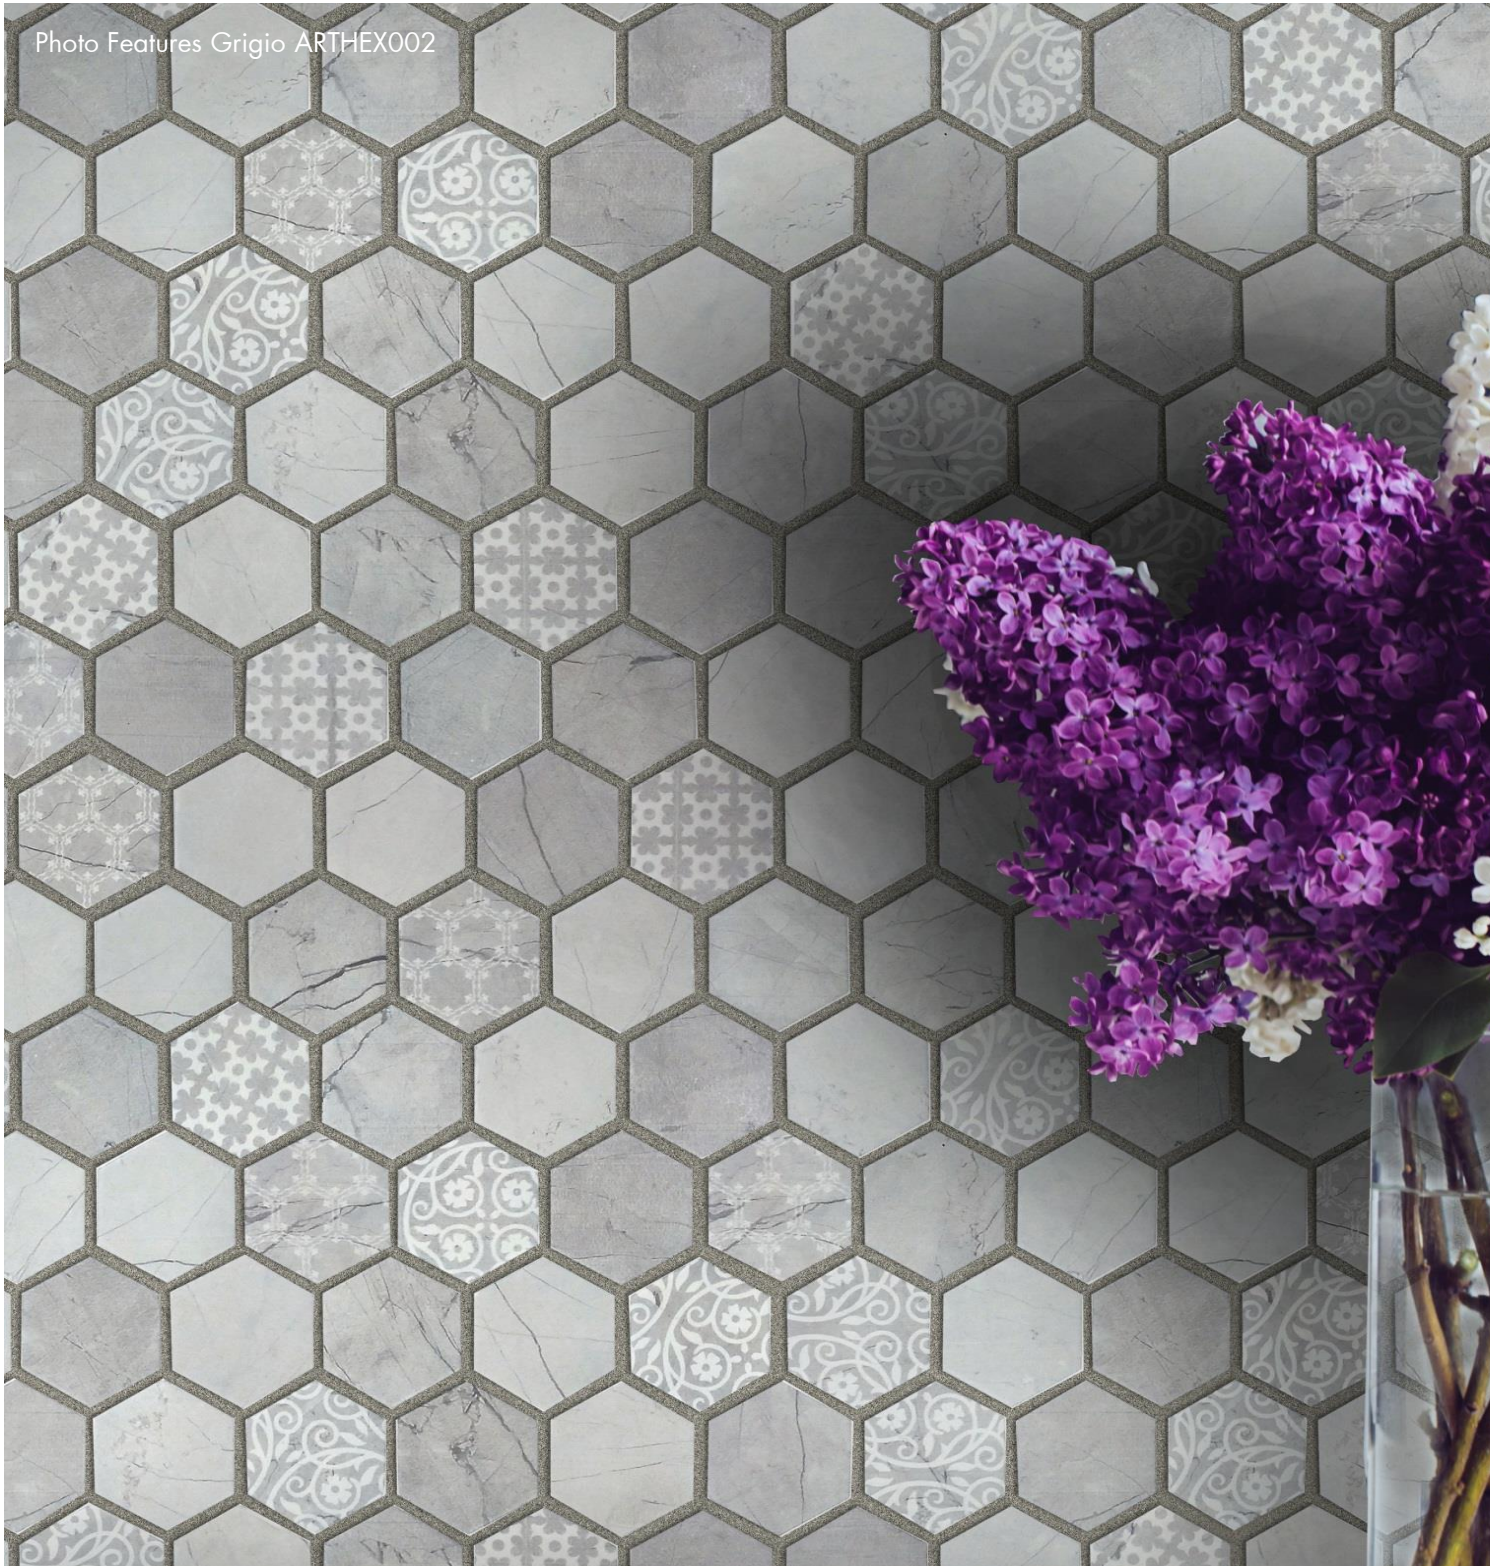

ARTISAN SOLID GLASS MOSAICS

The Artisan Solid Glass Mosaics collection is offered in a hexagon glass mosaic in four elegant colors.

Photo Features Grigio ARTHEX002

PH: (877) 928-0132
FX: (866) 300-0630
sales@lungarnoceramics.com