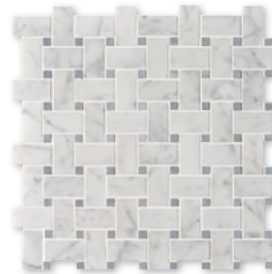

WHITE CARRARA SELECT

POLISHED MARBLE COLLECTION

Product Featured: White Carrara Polished 12"x24"x3/8"

TRADITIONAL TO CONTEMPORARY... A STONE FOR ALL AGES

The White Carrara Collection transcends time. The combination of a natural marble with classic and traditional shades of grey and white results in a legacy. This integrated with both classic and contemporary shapes and sizes in the art of mosaics make it an immemorial design. The finely polished surface of the stone has a delightful array of metro tile shapes make the areas of usage almost endless. Stately, refined and versatile, this collection is destined to be a mainstay in traditional to minimalistic environments.

Floor / Wall Tiles

IN STOCK AVAILABLE SIZES

TL90636	2 3/4" x 5 1/2" x 3/8"
TL90448	12" x 12" x 3/8"
TL90459	18" x 18" x 3/8"
TL90443	12" x 24" x 3/8"

White Carrara Select Polished Marble

Mosaics

MS90096
WHITE CARRARA POLISHED
5/8" x 5/8" Staggered
12" x 12" x 3/8" Sheets

MS90093
WHITE CARRARA POLISHED
1" x 1"
12" x 12" x 3/8" Sheets

MS90095
WHITE CARRARA POLISHED
Basket Weave 1" x 2"
12" x 12" x 3/8" Sheets

MS90094
WHITE CARRARA POLISHED
Hexagon 2"
10 3/8" x 12" x 3/8" Sheets

TRADITIONAL TO CONTEMPORARY... A STONE FOR ALL AGES

The White Carrara Collection transcends time. The combination of a natural marble with classic and traditional shades of grey and white results in a legacy. This integrated with both classic and contemporary shapes and sizes in the art of mosaics make it an immemorial design. The finely polished surface of the stone has a delightful array of metro tile shapes make the areas of usage almost endless. Stately, refined and versatile, this collection is destined to be a mainstay in traditional to minimalistic environments.