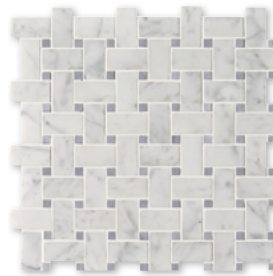

WHITE CARRARA SELECT

POLISHED MARBLE COLLECTION

Product Featured: White Carrara Polished 12"x24"x3/8"

TRADITIONAL TO CONTEMPORARY... A STONE FOR ALL AGES

The White Carrara Collection transcends time. The combination of a natural marble with classic and traditional shades of grey and white results in a legacy. This integrated with both classic and contemporary shapes and sizes in the art of mosaics make it an immemorial design. The finely polished surface of the stone has a delightful array of metro tile shapes make the areas of usage almost endless. Stately, refined and versatile, this collection is destined to be a mainstay in traditional to minimalistic environments.

TRADITIONAL TO CONTEMPORARY... A STONE FOR ALL AGES

The White Carrara Collection transcends time. The combination of a natural marble with classic and traditional shades of grey and white results in a legacy. This integrated with both classic and contemporary shapes and sizes in the art of mosaics make it an immemorial design. The finely polished surface of the stone has a delightful array of metro tile shapes make the areas of usage almost endless. Stately, refined and versatile, this collection is destined to be a mainstay in traditional to minimalistic environments.

Floor / Wall Tiles

White Carrara Select Honed Marble

IN STOCK AVAILABLE SIZES

TL90635	2 3/4" x 5 1/2" x 3/8"
TL90436	12" x 12" x 3/8"
TL90640	18" x 18" x 3/8"
TL90435	12" x 24" x 3/8"

Mosaics

MS90092
WHITE CARRARA HONED
5/8" x 5/8" Staggered
12" x 12" x 3/8" Sheets

MS90089
WHITE CARRARA HONED
1" x 1"
12" x 12" x 3/8" Sheets

MS90091
WHITE CARRARA HONED
Basket Weave 1" x 2"
12" x 12" x 3/8" Sheets

MS90090
WHITE CARRARA HONED
Hexagon 2"
10 3/8" x 12 x 3/8" Sheets

Moldings