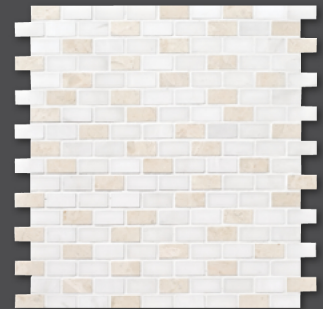

SNOW WHITE

POLISHED MARBLE COLLECTION

Product Featured: Snow White Polished 12"x24"x1/2"

Floor / Wall Tiles

Snow White Polished Marble

IN STOCK AVAILABLE SIZES	POLISHED	HONED
2 3/4"x5 1/2"x3/8"	TL16373	-
12"x12"x3/8"	TL13308	TL14367
12"x24"x3/8"	TL15569	TL16210 (1/2")
18"x18"x1/2"	TL10242	TL15411

Mosaics

MS01236
SNOW WHITE POLISHED
1"x1"
12"x12"x3/8" Sheets

MS01240
SNOW WHITE POLISHED
5/8"x5/8"
12"x12"x3/8" Sheets

MS01239
SNOW WHITE POLISHED
Herringbone 1"x2"
12 1/8"x13 3/8"x3/8" Sheets

MS01241
SNOW WHITE POLISHED
5/8"x1 1/4"
12"x12"x3/8" Sheets

MS01243
SNOW WHITE POLISHED & AVENZA
HONED 5/8"x1 1/4"
12"x12"x3/8" Sheets

MS01244
SNOW WHITE & MARBELLA BEIGE
POLISHED 5/8"x1 1/4"
12"x12"x3/8" Sheets

MS01238
SNOW WHITE POLISHED
Hexagon 2"
10 3/8"x12x3/8" Sheets

TRADITIONAL TO CONTEMPORARY... A STONE FOR ALL AGES

The Snow White Collection transcends time. The combination of a natural marble with the classic and traditional shades of grey and white results in a legacy. This integrated with both classic and contemporary shapes and sizes in the art of mosaics make it an immemorial design. The finely polished surface of the stone has a delightful array of metro tile shapes make the areas of usage almost endless.