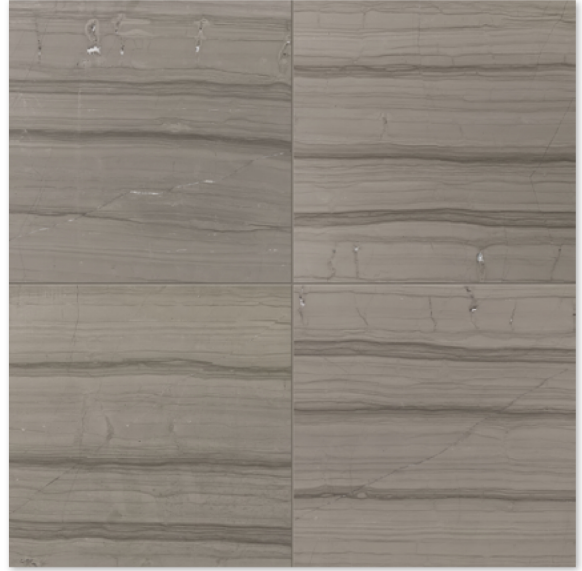

Product Featured: Haisa Light Honed 12"x24"x3/8", Haisa Dark Honed 12"x24"x3/8"

## Floor / Wall Tiles

Color : Haisa Light Honed Marble

Color : Haisa Dark Honed Marble