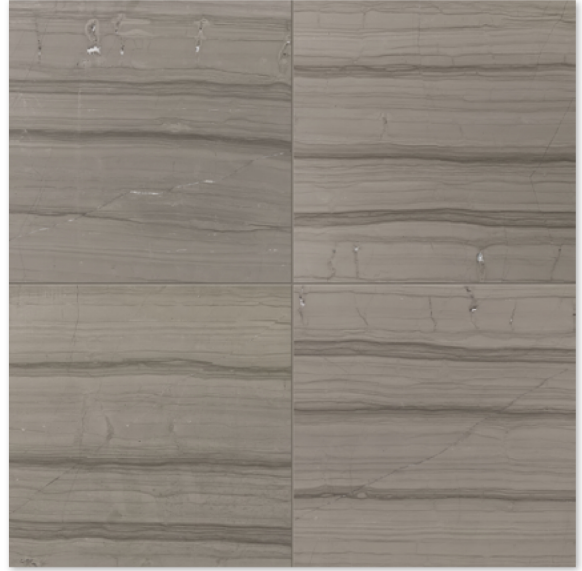

Color : Haisa Dark Honed Marble

IN STOCK AVAILABLE SIZES

HAISA LIGHT	HAISA DARK	
TL90651	TL90654	4"x12"x3/8"
TL90649	TL90652	12"x12"x3/8"
TL90650	TL90653	12"x24"x3/8"

* Polished finish is also available under Marble Collection