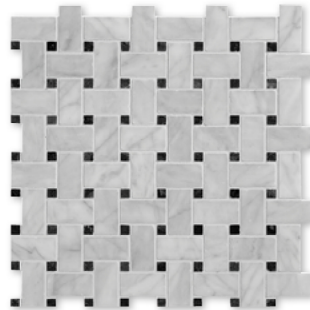

### SPECIAL ORDER AVAILABLE SIZES (AVENZA)

4"x18"x1/2"
6"x18"x1/2"
9"x18"x1/2"

- \* Special order only. Please check with your sales representative for availability.
- \* Please go to page 188 to see tile installing options.
- \* These sizes are nominal.
- \* Minimum order is 300 sq.ft.

## Mosaics

**MS00736**  
**AVENZA HONED**  
1"x1"  
12"x12"x3/8" Sheets

**MS00483**  
**AVENZA & BLACK HONED**  
**Basket Weave 1"x2"**  
12"x12"x3/8" Sheets

**MS00482**  
**AVENZA HONED**  
**Hexagon 2"**  
10 3/8"x12x3/8" Sheets