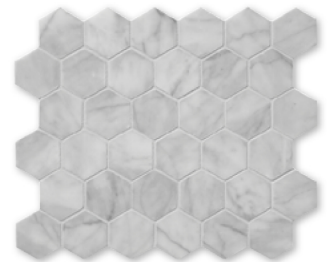

### SPECIAL ORDER AVAILABLE SIZES (AVENZA)

4"x18"x1/2"
6"x18"x1/2"
9"x18"x1/2"

- \* Special order only. Please check with your sales representative for availability.
- \* Please go to page 188 to see tile installing options.
- \* These sizes are nominal.
- \* Minimum order is 300 sq.ft.

## Mosaics

**MS00736**  
**AVENZA HONED**  
1"x1"  
12"x12"x3/8" Sheets

**MS00483**  
**AVENZA & BLACK HONED**  
**Basket Weave 1"x2"**  
12"x12"x3/8" Sheets

**MS00482**  
**AVENZA HONED**  
**Hexagon 2"**  
10 3/8"x12x3/8" Sheets