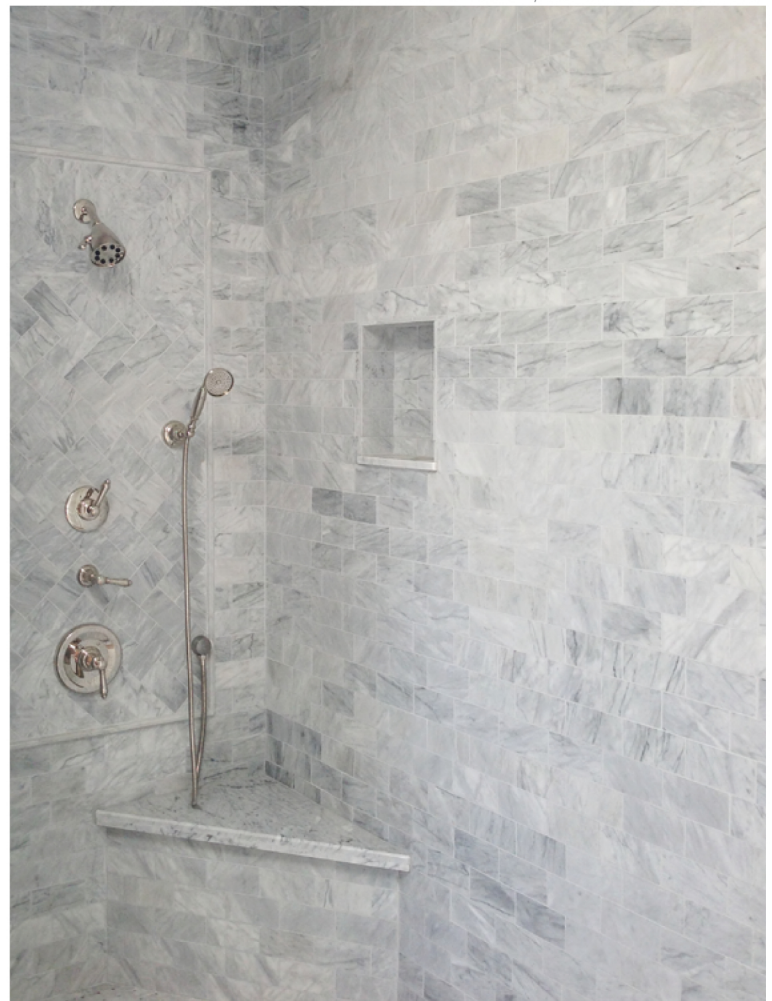

## Slabs

---

SL10815 SLAB 1 1/4"  
SL10784 SLAB 3/4"

PERFECT FOR CUSTOM SOLUTIONS:  
COUNTERTOPS, VANITY TOPS  
TUB DECK, STEPS & RISERS...

Product Featured: Avenza Honed 2 3/4"x5 1/2"x3/8" , Avenza Honed Pencil Liner

AVENZA MODERN  
HONED MARBLE COLLECTION

Product Featured: Avenza Modern Bevelled Subway Tile 2 3/4" x 5 1/2" x 3/8"