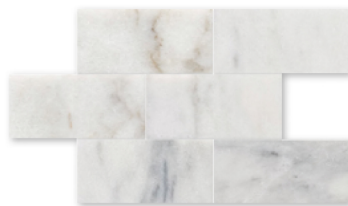

Mesh Mounted Floor / Wall Tiles

MS01186
AVALON POLISHED
2 3/4" x 5 1/2" Mesh Mounted
Staggered Subway Tile Mosaic
8 7/16" x 11" x 3/8" Sheets