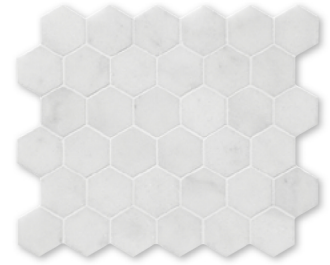

SL10803 SLAB 3/4"

PERFECT FOR CUSTOM SOLUTIONS:
COUNTERTOPS, VANITY TOPS, TUB DECK, STEPS & RISERS...

Product Featured: Avalon Polished 12"x12"x3/8"

Mosaics

MS00697
AVALON POLISHED
1"x1"
12"x12"x3/8" Sheets

MS00683
AVALON & BLACK POLISHED
Basket Weave 1"x2"
12"x12"x3/8" Sheets

MS00684
AVALON POLISHED
Hexagon 2"
10 3/8"x12x3/8" Sheets

MS90086
BLACK POLISHED
1"x1"
12"x12"x3/8" Sheets

MS90088
BLACK POLISHED
Hexagon 2"
10 3/8"x12x3/8" Sheets