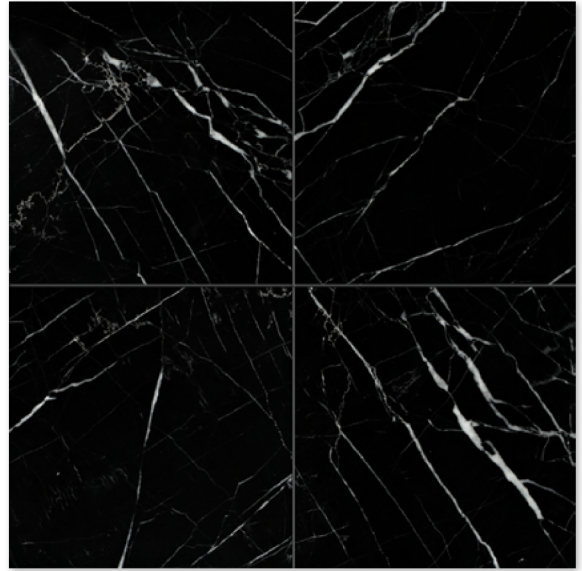

AVALON

POLISHED MARBLE COLLECTION

Product Featured: Avalon Polished 18"x18"x1/2", Avalon Basket Weave, Black Polished 12"x12"x3/8", Avalon Modern Blend 5/8"x5/8"

MAKE IT A REFLECTION OF YOU

The reflective surface of this finely polished marble generates impressions of classic to contemporary floors and walls. The options for precision cut sizes and shapes as well as the superb creation of mosaic tile art abounds with this collection. 3-dimensional mouldings provide you with a rich finishing touch. This product is optimized for coordinated floor, wall and countertop applications in both residential and commercial settings. We welcome you to take advantage of this portfolio of design and the endless possibilities it provides you.

Floor / Wall Tiles

Avalon Polished Marble

Black Polished Marble

IN STOCK AVAILABLE SIZES

AVALON	BLACK	
TL13313	TL90211	2 3/4"x5 1/2"x3/8"
TL13314	TL90212	5 1/2"x5 1/2"x3/8"
TL16997	-	6"x12"x3/8" Micro Bev.
TL13372	TL90213	12"x12"x3/8"
TL13373	TL90747	18"x18"x1/2"
TL14896	-	12"x24"x1/2"
TL14899	-	24"x24"x5/8"