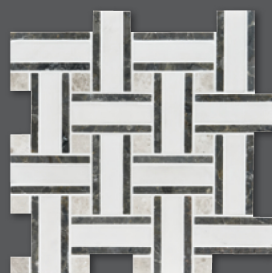

MS01350
ASPEN WHITE POLISHED
Lattice Mosaic
12"x12"x3/8" Sheets