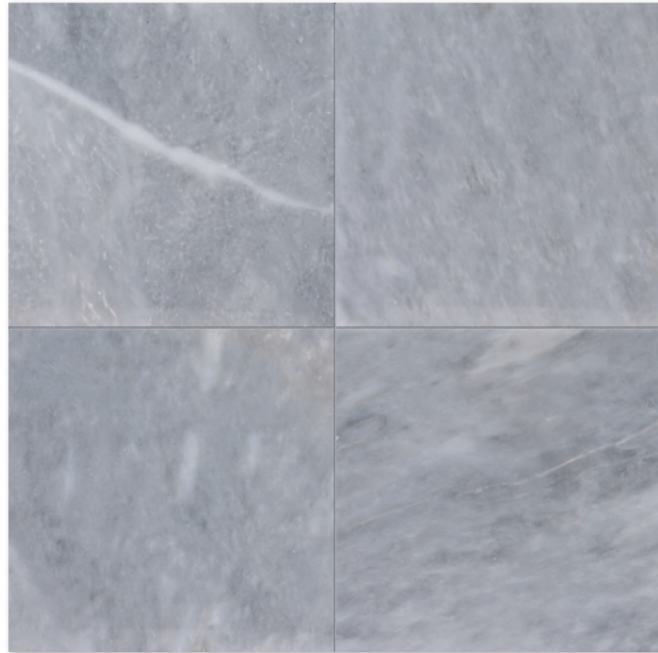

ALLURE LIGHT
POLISHED MARBLE COLLECTION

Product Featured: Allure Light Polished 12"x12"x3/8"

Floor / Wall Tiles

Allure Light Polished Marble

IN STOCK AVAILABLE SIZES

TL17010 2 3/4" x 5 1/2" x 3/8"

TL16400 12" x 12" x 3/8"

TL16402 18" x 18" x 1/2"

TL16401 12" x 24" x 1/2"

Mosaics

MS01298
AVENZA & SNOW WHITE & ALLURE
2" x 2" Textured
12" x 12" x 3/8" Sheets

MS01287
ALLURE & GLACIER
Full Hexagon Textured Mosaic
10 3/8" x 12" x 3/8" Sheets