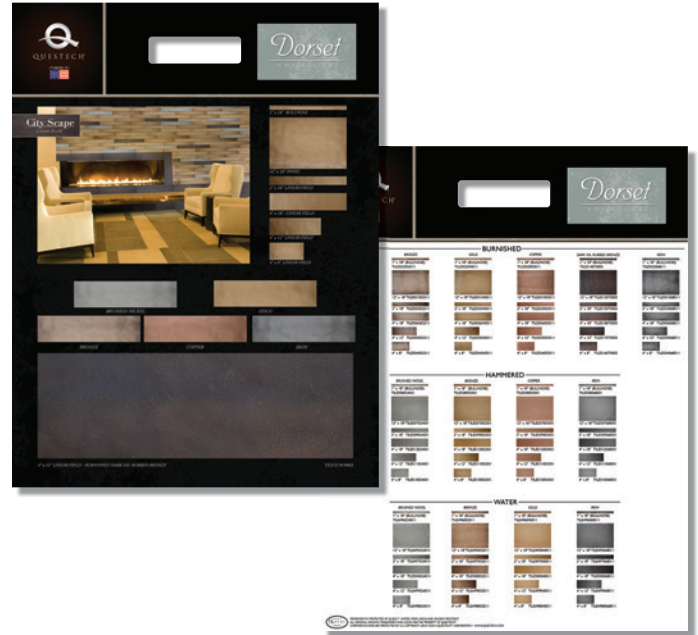

BURNISHED

BRUSHED NICKEL	BRONZE	GOLD	COPPER	DARK OIL RUBBED BRONZE	IRON
1" x 18" (BULLNOSE) TILE502024011	1" x 18" (BULLNOSE) TILE502002011	1" x 18" (BULLNOSE) TILE502040011	1" x 18" (BULLNOSE) TILE502003011	1" x 18" (BULLNOSE) TILE514070003	1" x 18" (BULLNOSE) TILE502068011
12" x 18" TILE501024011	12" x 18" TILE501002011	12" x 18" TILE501040011	12" x 18" TILE501003011	12" x 18" TILE513070003	12" x 18" TILE501068011
2" x 18" TILE503024011	2" x 18" TILE503002011	2" x 18" TILE503040011	2" x 18" TILE503003011	2" x 18" TILE515070003	2" x 18" TILE503068011
4" x 18" TILE506024011	4" x 18" TILE506002011	4" x 18" TILE506040011	4" x 18" TILE506003011	4" x 18" TILE518070003	4" x 18" TILE506068011
4" x 12" TILE505024011	4" x 12" TILE505002011	4" x 12" TILE505040011	4" x 12" TILE505003011	4" x 12" TILE517070003	4" x 12" TILE505068011
4" x 8" TILE504024011	4" x 8" TILE504002011	4" x 8" TILE504040011	4" x 8" TILE504003011	4" x 8" TILE516070003	4" x 8" TILE504068011

IN THIS PACKAGE:

- 1 Board (13.5" x 18")

Please refer to Item# D-INFO106 when ordering product.

CAST METAL CITY SCAPE BURNISHED LADDER DISPLAY BOARD

IN THIS PACKAGE:

- 1 Board (13.5" x 18")

Please refer to Item# D-INFO107 when ordering product.