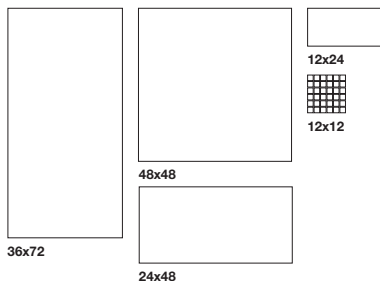

Quartzites

Glazed Porcelain

Mont Blanc | V2

48x48 NAT RECT | #29856E
48x48 POL RECT | #29681E
36x72 NAT RECT | #200254E
36x72 POL RECT | #200188E

Mont Blanc | V2

24x48 NAT RECT | #29686E
24x48 POL RECT | #29683E

Mont Blanc | V2

12x24 NAT RECT | #200233E
12x24 POL RECT | #200232E

Mos Sq 2x2 Mont Blanc | V2

12x12 NAT TEL | #79699ET
12x12 POL TEL | #79698ET

Atlantico | V2

48x48 POL RECT | #29638E

Atlantico | V2

24x48 POL RECT | #29599E

Atlantico | V2

12x24 POL RECT | #200231E

Mos Sq 2x2 Atlantico | V2

12x12 POL TEL | #79697ET

TECH DATA

Finish	Freeze Resistant	Shade Variation	Color Body	Water Absorption	Stain Resistant	DCOF AcuTest	Chemical Resistant	Mohs Hardness
NAT	Resistant	V2	N/A	≤ 0.5%	Resistant	≥ 0.42	Resistant	7
POL	Resistant	V2	N/A	≤ 0.5%	Resistant	≥ 0.42	Resistant	6

PACKING INFO

Product Size Inches	THICKNESS MM	LBS/ CARTON	PCS/ CARTON	SF/ CARTON	SF/ PALLET	LBS/ PALLET	CARTON/ PALLET
48x48	10	74.29	1	15.39	554.04	2,725	36
36x72	10	169.75	1	34.75	834	4,124	24
24x48	10.20	79.94	2	15.39	400.14	2,129	26
12x24	8.5	79.4	10	19.8	792	3225.92	40
12x12	8.5	35	10	9.56	343.98	1310	36

For reference only.

USAGE INFORMATION

- > Suitable for commercial and residential wall and flooring.
- > Suitable for all interior applications.
- > Suitable for all exterior wall applications.

Application	Residential	Commercial	Industrial
Floors	✓	✓	
Wall & Backsplash	✓	✓	✓
Counters	✓		

FORMATS

Atlantico