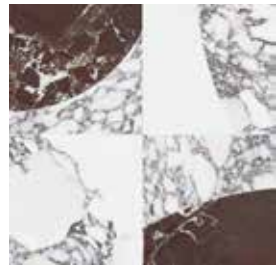

Dove  
Actual: 305 x 305 mm  
5001-0407-0

Honed  
(White Marble, Eterna Bianco, Aura Fresca)

Mist  
Actual: 305 x 305 mm  
5001-0408-0

Honed w/ Polished Accents  
(Cosmo Lumino, Anciano Grigio, Stark Carbon)