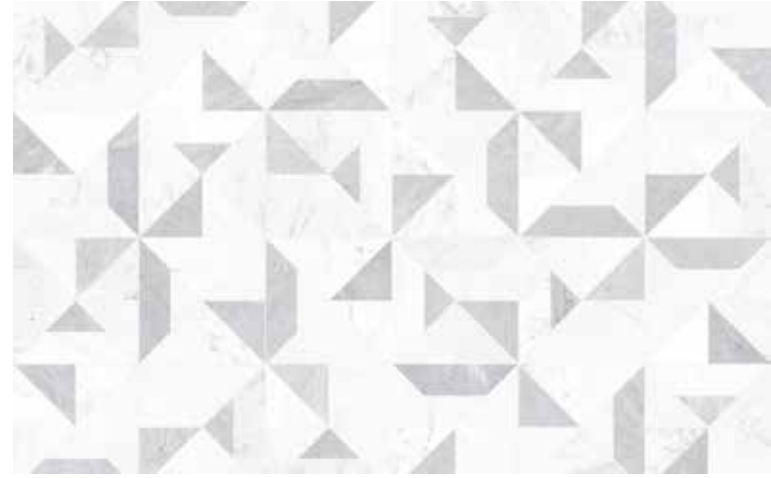

Utopio, *Tria Mosaics*

Prismatic and bold, the Tria design is transformative and unique. The compelling allure embodied in this modern geometric design invites a sophisticated air to a space.

Honed
(Cosmo Lumino, White Marble, Eterna Bianco, Aura Fresca)