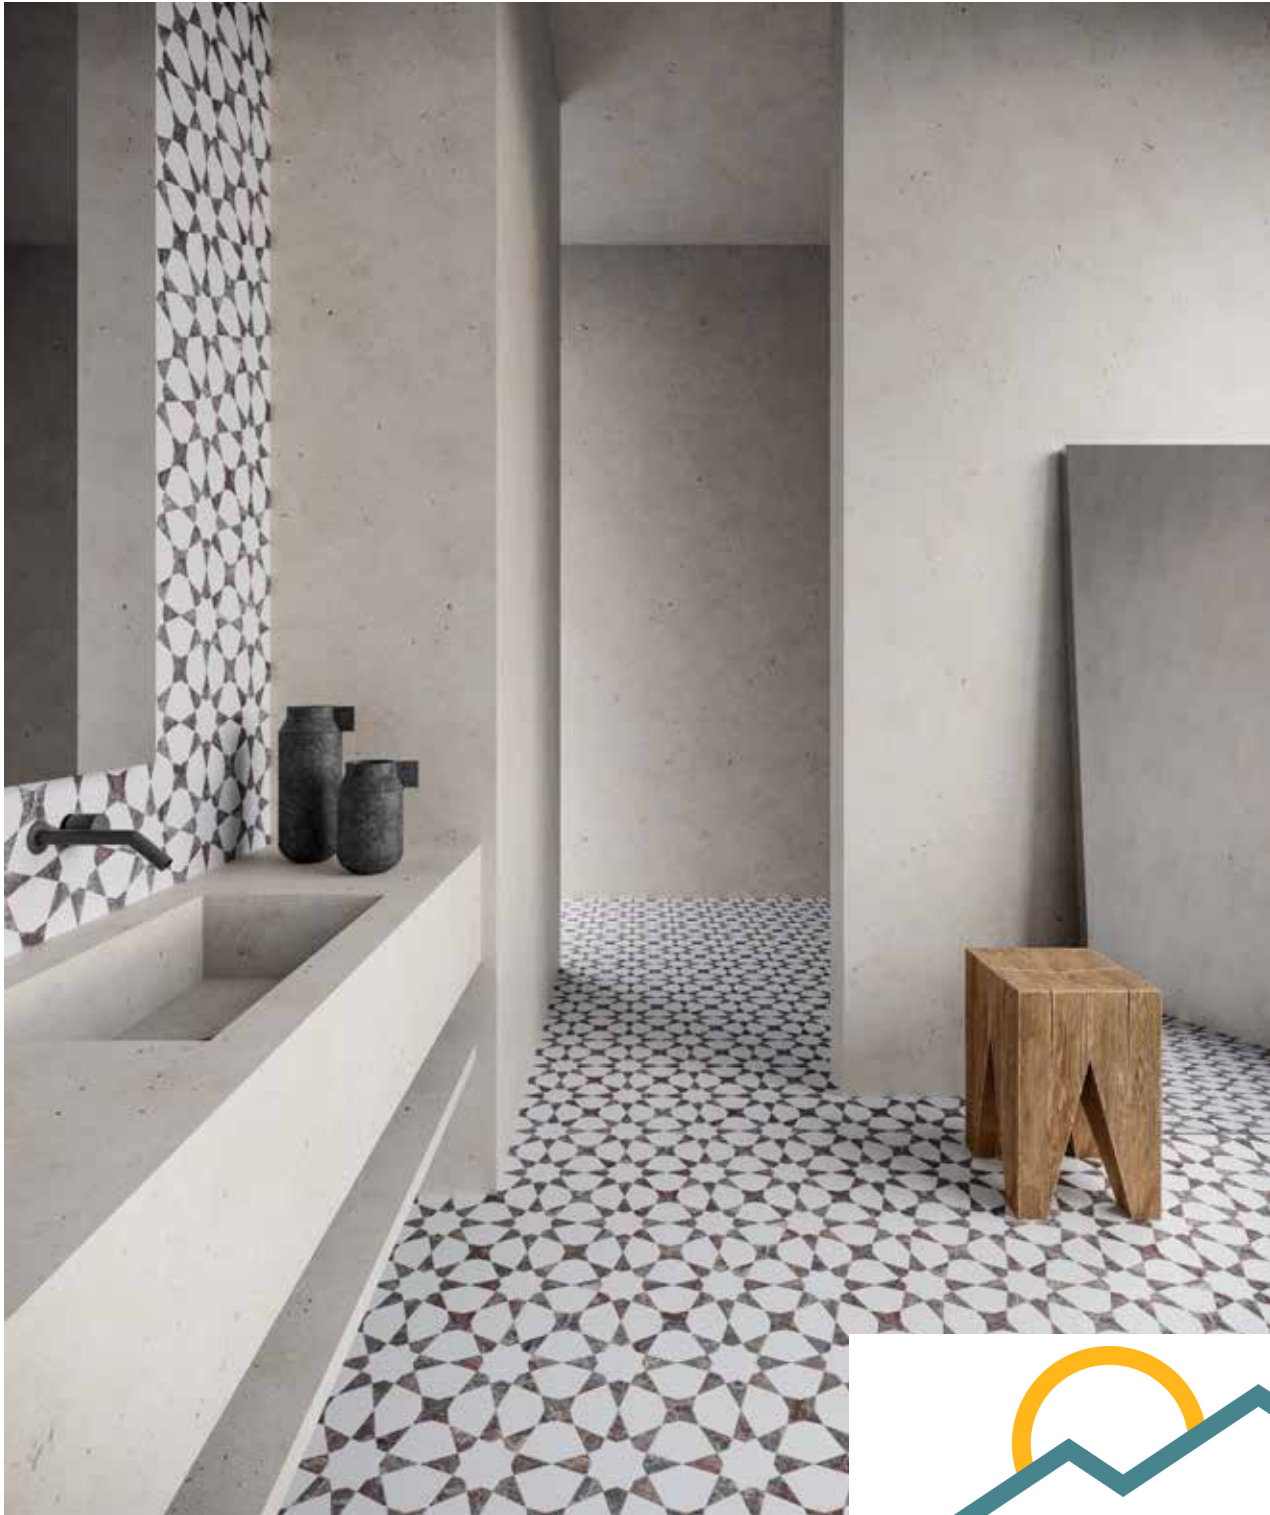

## Utopio collection

Exquisite and captivating surfaces crafted from the statuesque beauty of natural stone. Utopio is an exclusive collection of modern, classic and traditional designs that evokes a palpable sense of meticulous precision. Fourteen designs and fifteen color combinations result in an extensive variety of opulent mosaics.