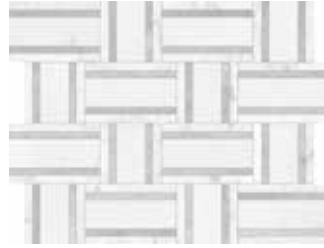

Utopio, *Cesto Mosaics*

This classic design is versatile and understated. Integrating seamlessly into both modern and traditional designs, the Cesto mosaic offers a stylish way to compliment a space. Its design couples simplicity with structured intricacy.

Dove
Actual: 300 x 375 mm
5001-0422-0