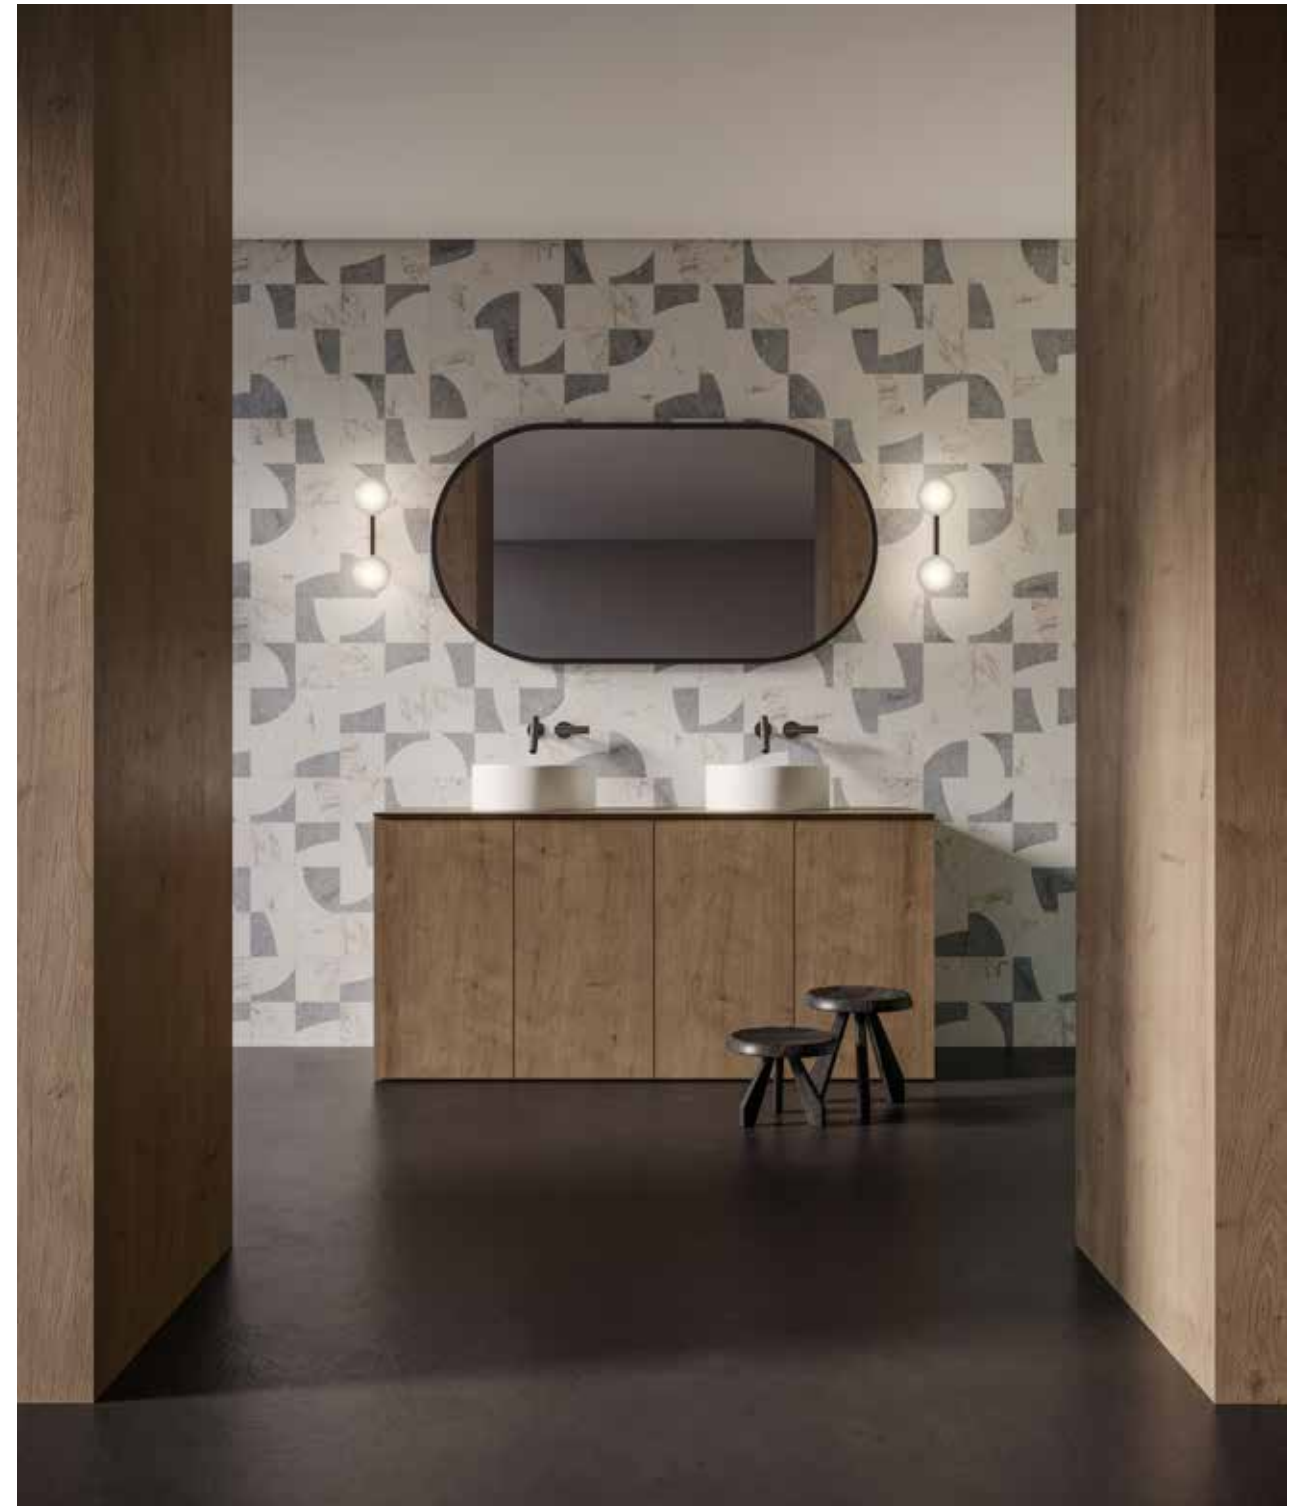

Pine
Actual: 305 x 305 mm
5001-0409-0

Polished
(Eterna Bianco, Diosa Verde, Galaxia Nero)