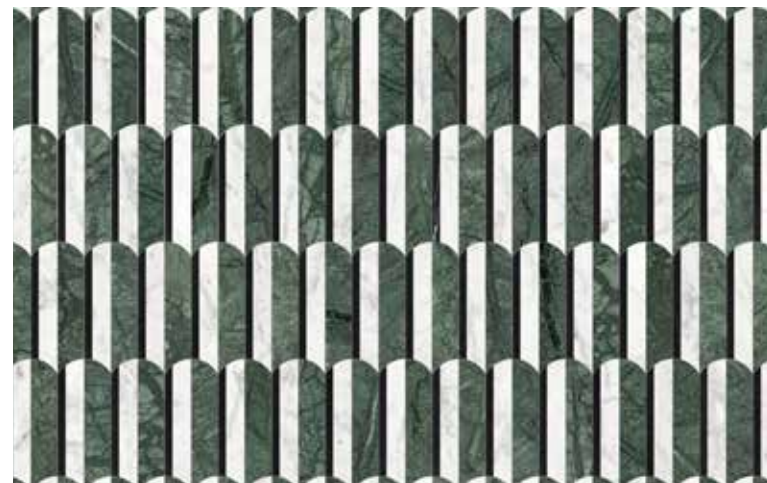

Polished
(Diosa Verde, Eterna Bianco, Galaxia Nero)