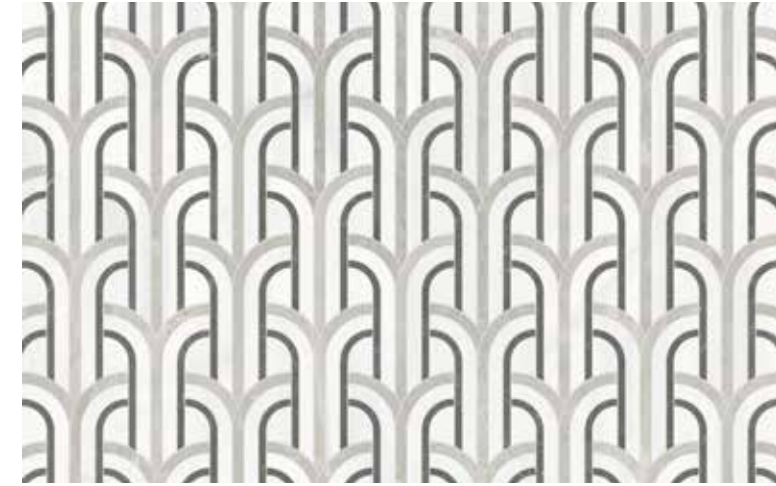

Polished w/ Honed Accents
(Anciano Grigio, Stark Carbon, Cosmo Lumino)