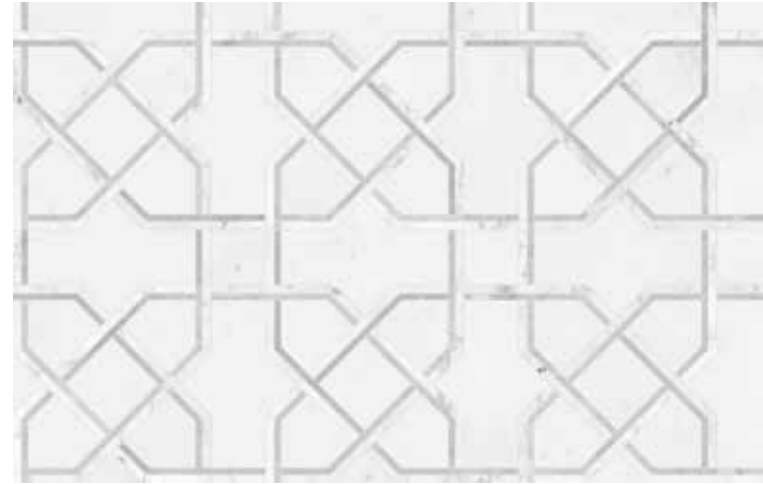

Utopio, *Madina Mosaics*

Channeling the intricacy of Middle Eastern woven fabrics, the Madina mosaic is reminiscent of an opulent tapestry. The labyrinth of crossing paths elicits intrigue that will add a traditional flavor to a space.

Honed
(White Marble, Eterna Bianco, Aura Fresca)