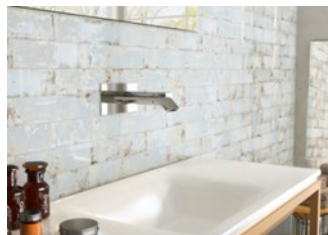

colors to create one of a kind backsplashes, showers and more! Altea is a glossy 3” x 12” with an old world handmade look and is available in five soft color options. Calpe is the same 3” x 12” white body ceramic