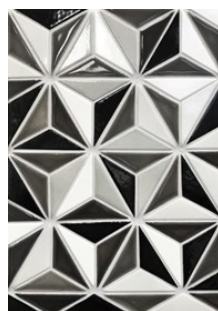

Epro – Epro is one of America’s premier manufacturers of handcrafted tile. They offer a complete product line that features an impressive array of sizes, colors and special effects. This is their first price increase in three years. Several new sizes, shapes, colors and collections have been introduced since their last pricelist. Most recently they have added the Woodland collection, a wood textured surface in select Potters Wall and Potters Loft colors and shapes. 8” Hex Mosaics and the Petal shape have also been added to several collections.