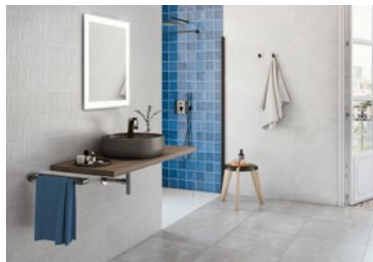

Roca – Roca has added several new products with this pricelist. They have added two more decorative porcelain 8” x 8” floor tile series, Selva and Tribe. Casablanca and Maiolica Floor have had additional colors and patterns added to their lines. Added wall tile series include Olaria, Ombre and St. Tropez. Olaria offers six colors of 6” x 6”. Ombre is a collection of 3” x 12”s offered in eight color options and St. Tropez has 5” x 5” and 2.5” x 5”s in six different colors. They have also added the color Cosmic Sapphire to the popular Flow series of 3” x 12”s. Roca has also added a porcelain 12” x 24” series called Stone Basel. This limestone look color body porcelain is available in four colors. There are no price increases in this