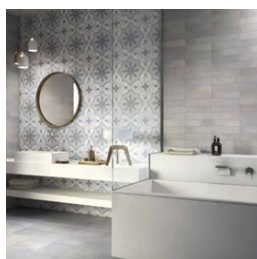

Standard – Exclusively shown in our showrooms, this vendor partner provides US inventoried imported products for prompt delivery. We have selected two new products, Gazzini Stat One and Gazzini Vintage. Stat One is glazed porcelain white marble look similar to Statuary Marble. It is available in three field tile sizes, two mosaics and a chair rail in both a polished and matte finish. Vintage is a colored aged concrete look available in two field tile sizes, two mosaic options, a chair rail and two 8" decorative field tile options. Visit one of our three showrooms to see these new lines.