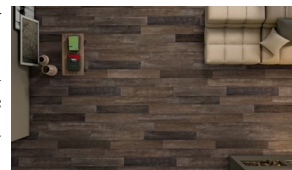

**Standard** – Exclusively shown in our showrooms, this vendor partner provides US inventoried imported products for prompt delivery. We have selected two new products, Gazzini Stat One and Gazzini Vintage. Stat One is glazed porcelain white marble look similar to Statuary Marble. It is available in three field tile sizes, two mosaics and a chair rail in both a polished and matte finish. Vintage is a colored aged concrete look available in two field tile sizes, two mosaic options, a chair rail and two 8" decorative field tile options. Visit one of our three showrooms to see these new lines.