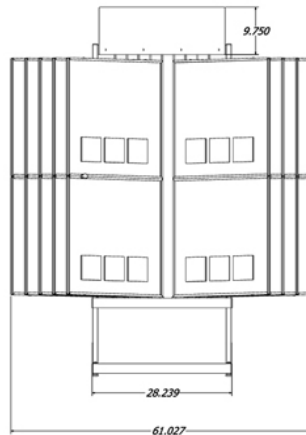

STONEPEAK SWING WING DISPLAY

Features: 9 Wings that hold 36 Display Boards
Size: 75.77" H x 28.24" W x 30.19" D

Conestoga List Price \$450.00