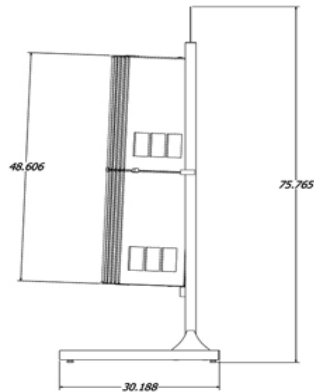

STONEPEAK SWING WING DISPLAY

Features: 9 Wings that hold 36 Display Boards
Size: 75.77" H x 28.24" W x 30.19" D

Conestoga List Price \$450.00